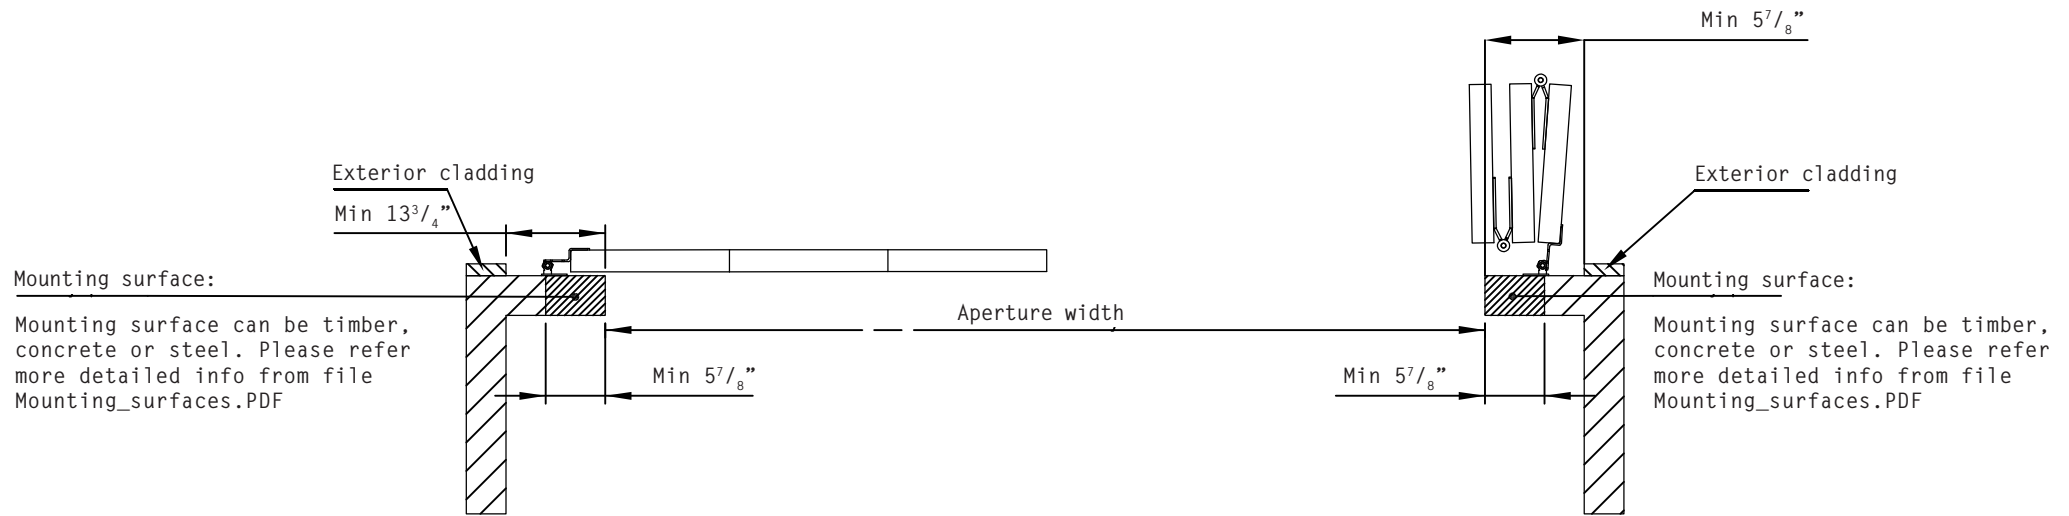

# 6-LEAF FOLDING DOOR OUTWARD OPENING

Structural drawing	Date 2/2017
<b>FIN DOOR OY</b>	Lieksentie 11 91100 Ii Ph. +358 400 384 939 findoor@findoor.fi www.findoor.fi