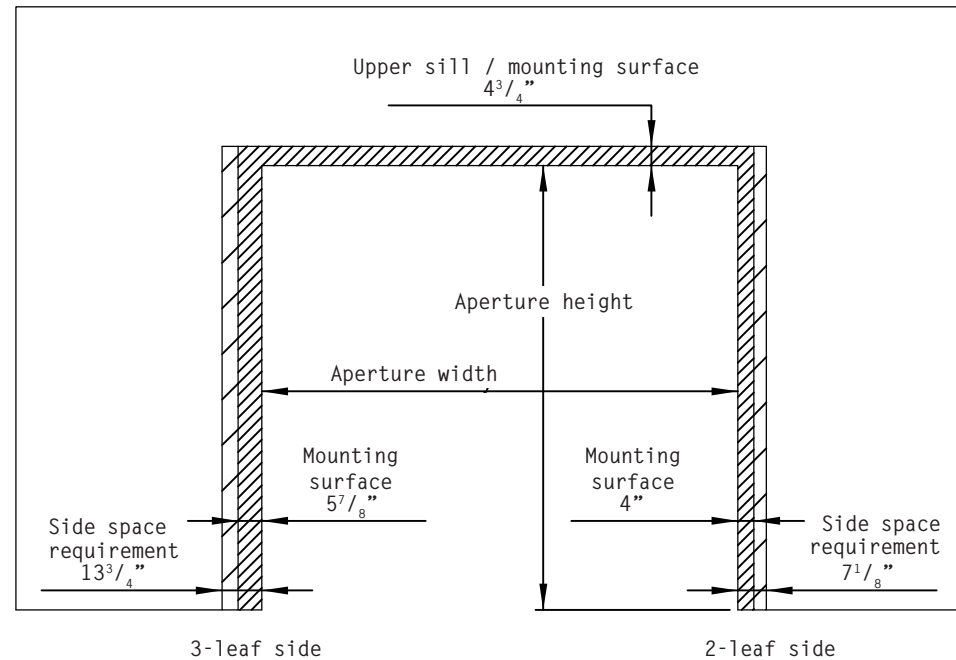

APERTURE FOR 5-LEAF FOLDING DOOR GUIDE RAIL

Structural drawing	Date 2/2017
FIN DOOR OY	Lieksentie 11 91100 Ii Ph. +358 400 384 939 findoor@findoor.fi www.findoor.fi