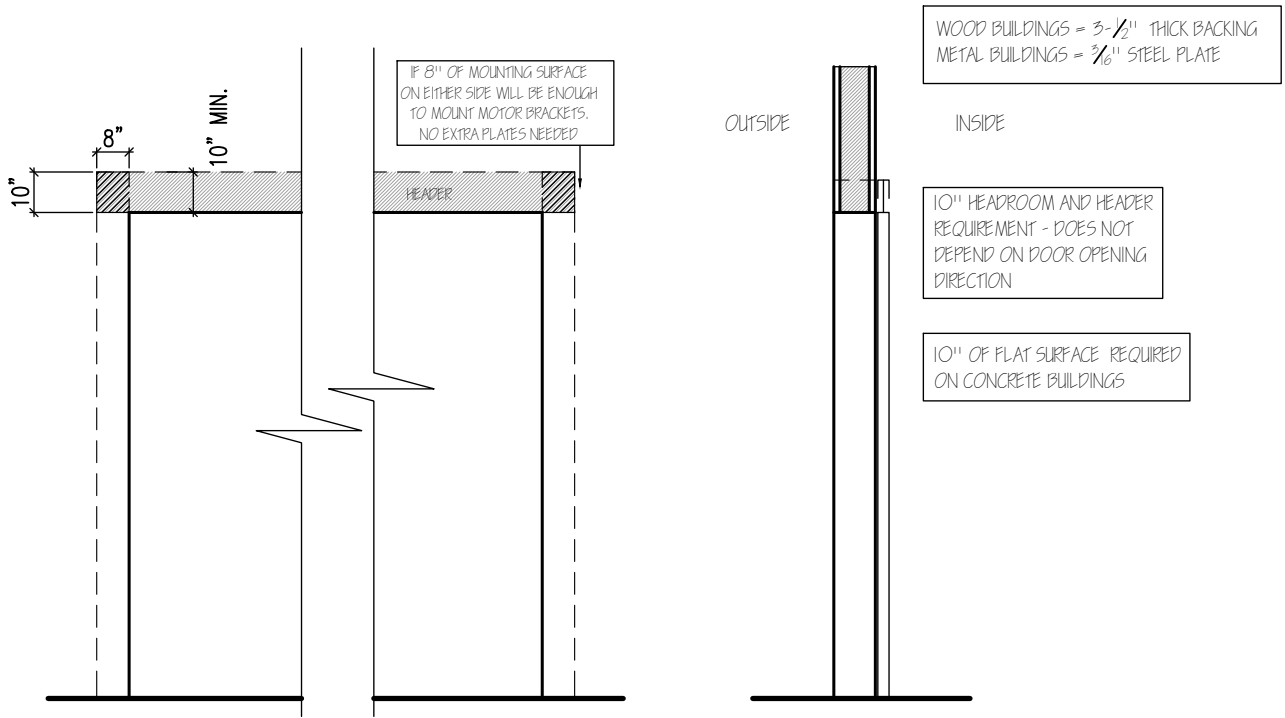

HEADER DETAIL

HEADER 10"

DOORS 18' TO 24' WIDE AND UP TO 20' HIGH
10" OF HEADER AND HEADROOM

FINDOOR

TITLE: HEADER DETAIL - 10"

SCALE: N.T.S.

DESIGNER: OSCAR F.

DATE: OCT.2019

REFERENCE:

7.0