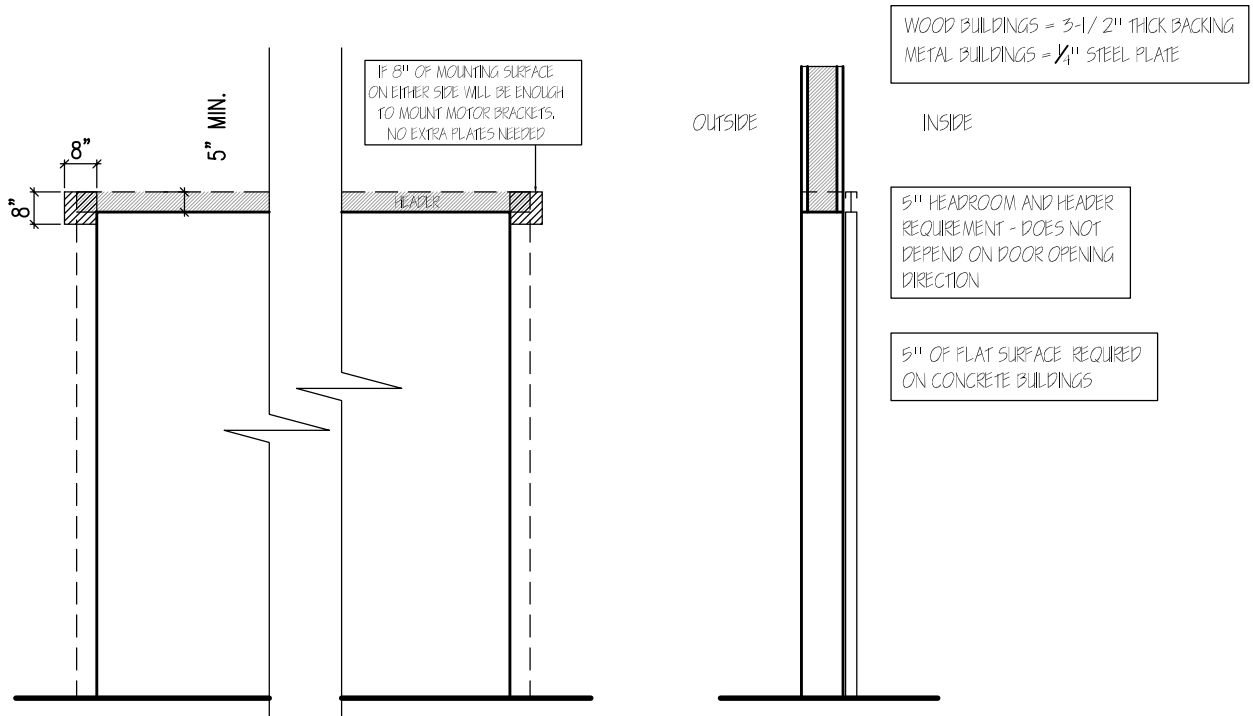

HEADER DETAIL

HEADER 5"

DOORS 4' TO 18' WIDE AND UP TO 20' HIGH
5" OF HEADER AND HEADROOM

FINDOOR

TITLE: HEADER DETAIL - 5"

SCALE: N.T.S.

DESIGNER: OSCAR F.

DATE: OCT.2019