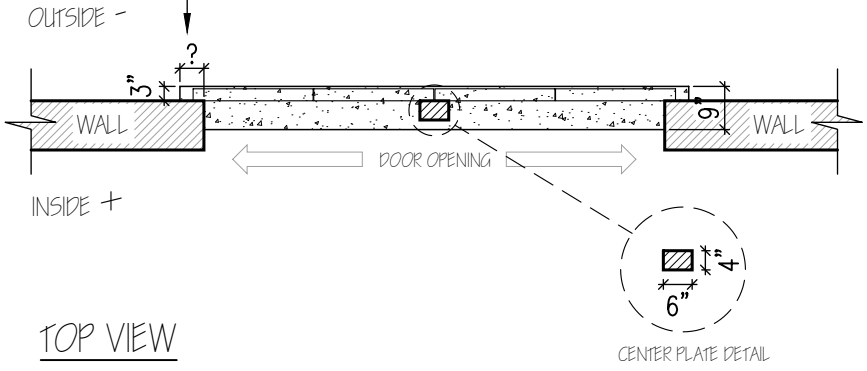

THRESHOLD DETAIL

OUTSWING
DOORS

2" MINIMUM = 2 PANELS
4" MINIMUM = 3 PANELS
11" MINIMUM = 4 PANELS

FINDOOR

TITLE: DOOR THRESHOLD DETAILS - OUTSWING

SCALE: N.T.S.

DESIGNER: OSCAR F. **DATE:** OCT.2019

REFERENCE: