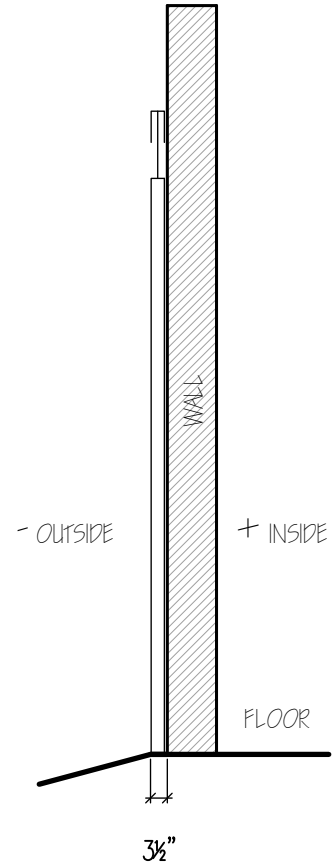

THRESHOLD DETAIL

OUTSWING
DOORS

2" MINIMUM = 2 PANELS
4" MINIMUM = 3 PANELS
11" MINIMUM = 4 PANELS

FINDOOR

TITLE: DOOR THRESHOLD DETAILS - OUTSWING

SCALE: N.T.S.

DESIGNER: OSCAR F. **DATE:** OCT.2019

REFERENCE: