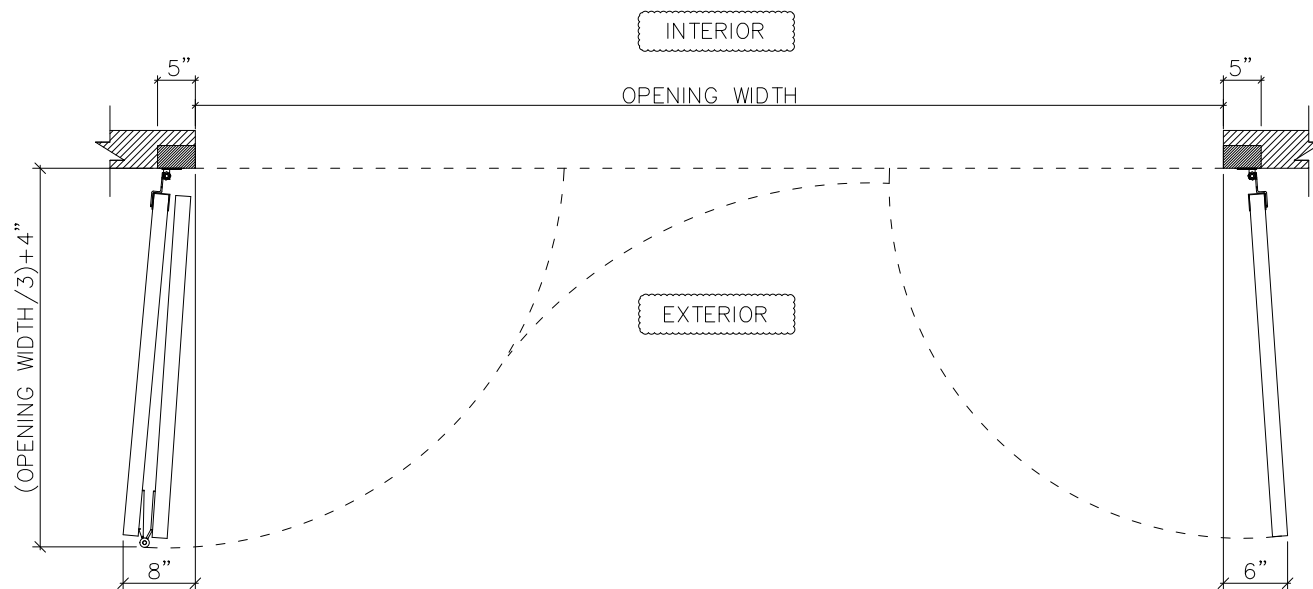

3-PANEL FOLDING DOOR OPENING, GUIDE TRACK

OPENING WIDTH 7' 11" – 11' 11"

ALL MOUNTING SURFACES NEED TO BE FLUSH WITH EACH OTHER.

OPENING MEASUREMENTS MUST NOT VARY MORE THAN 1/2".

DOOR CAN BE MOUNTED TO:
STEEL / WOOD / CONCRETE