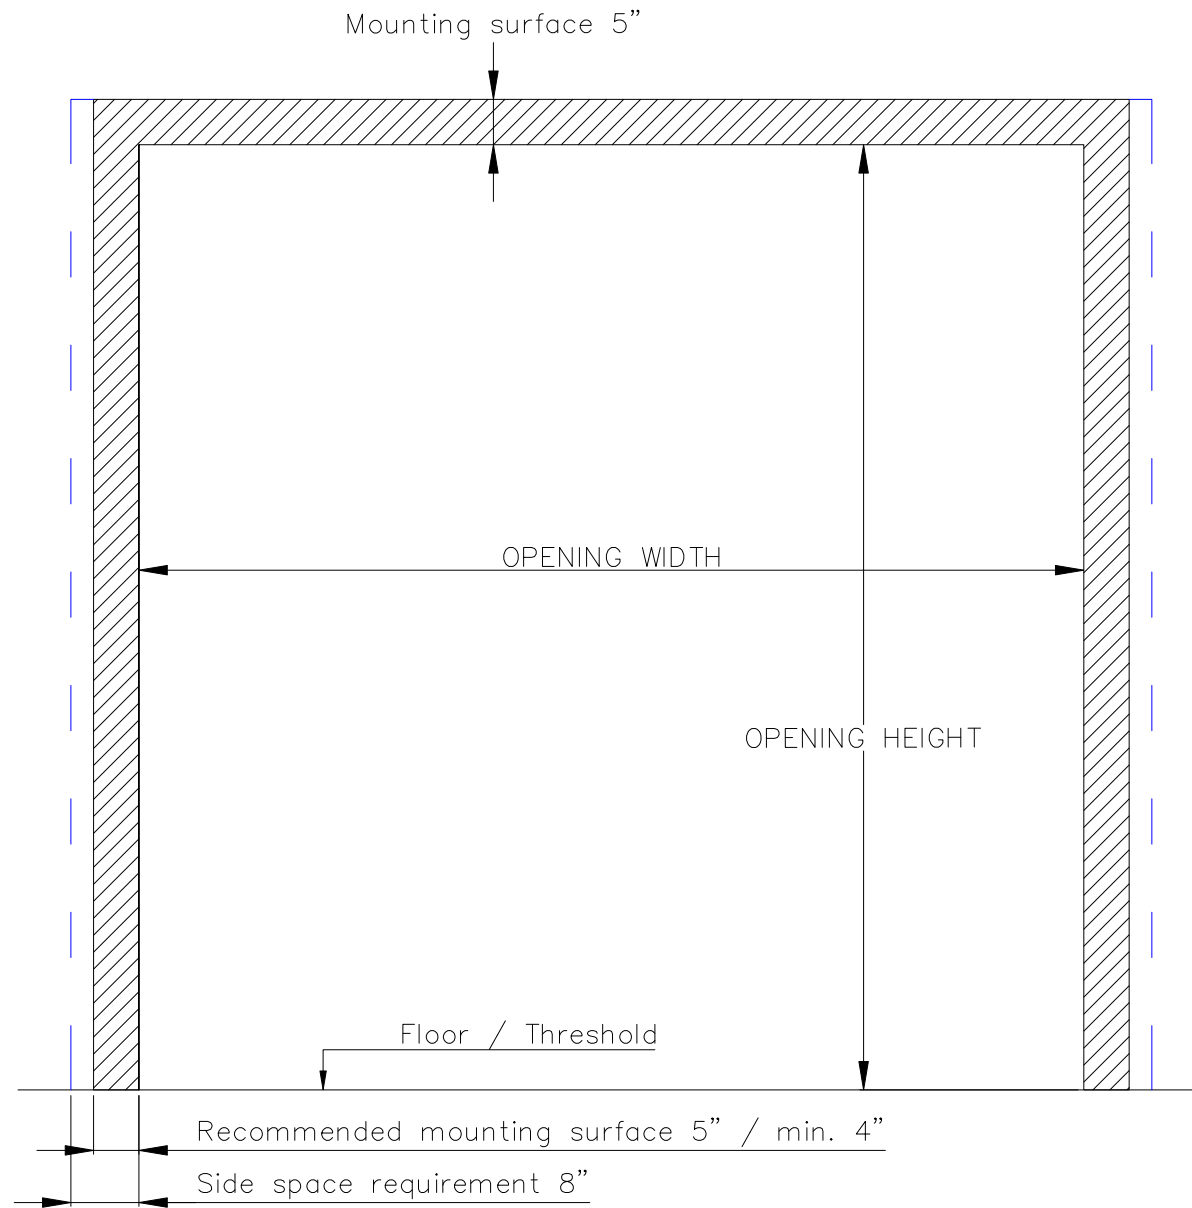

3-PANEL FOLDING DOOR OPENING, GUIDE TRACK

OPENING WIDTH 7' 11" – 11' 11"

ALL MOUNTING SURFACES NEED TO BE FLUSH WITH EACH OTHER.

OPENING MEASUREMENTS MUST NOT VARY MORE THAN 1/2".

DOOR CAN BE MOUNTED TO:
STEEL / WOOD / CONCRETE