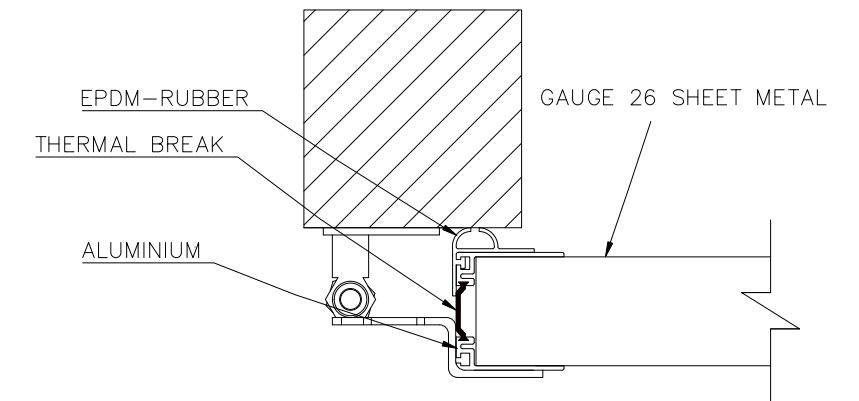

SEALING AGAINST THE FRAME

FRAMING INSTRUCTION	DATE: 10/2024	3-PANEL
FINDOOR INDUSTRIAL INC		461075 Hwy 771 Westerose, AB, T0C 2V0 info@findoor.ca 1-866-338-8308 www.findoor.ca