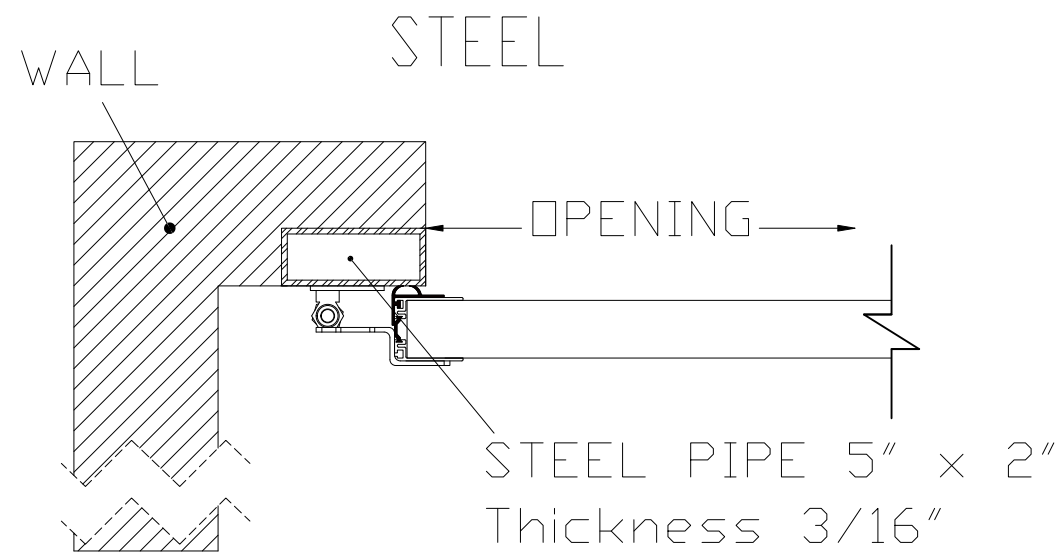

# MOUNTING SURFACES

DIMENSIONS IN INCHES

MOUNTING SURFACES

DATE: 10/2024

FINDOOR INDUSTRIAL INC

461075 Hwy 771  
Westerose, AB, T0C 2V0  
info@findoor.ca  
1-866-338-8308  
www.findoor.ca