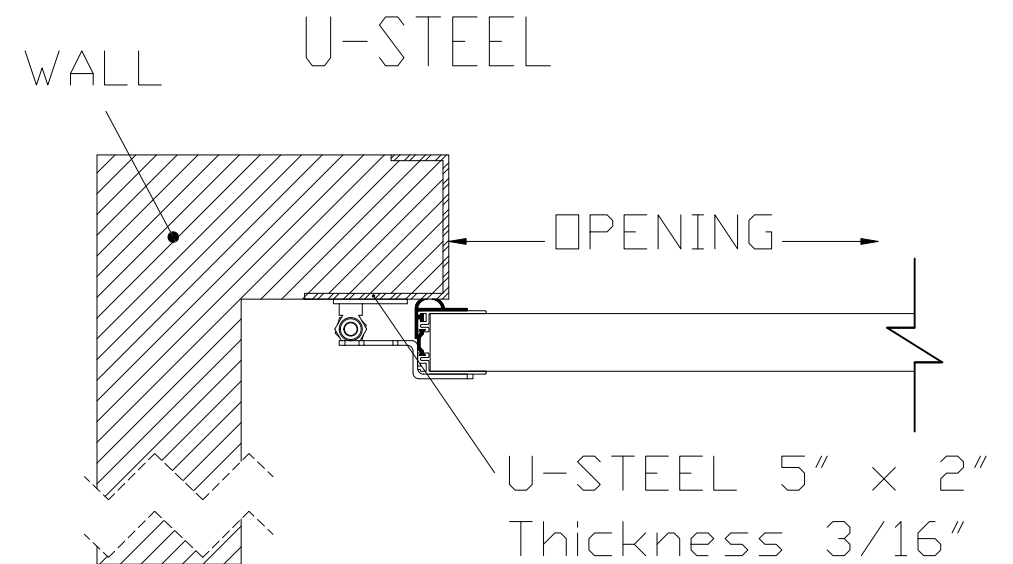

# MOUNTING SURFACES

DIMENSIONS IN INCHES

MOUNTING SURFACES

DATE: 10/2024

FINDOOR INDUSTRIAL INC

461075 Hwy 771  
Westerose, AB, T0C 2V0  
info@findoor.ca  
1-866-338-8308  
www.findoor.ca