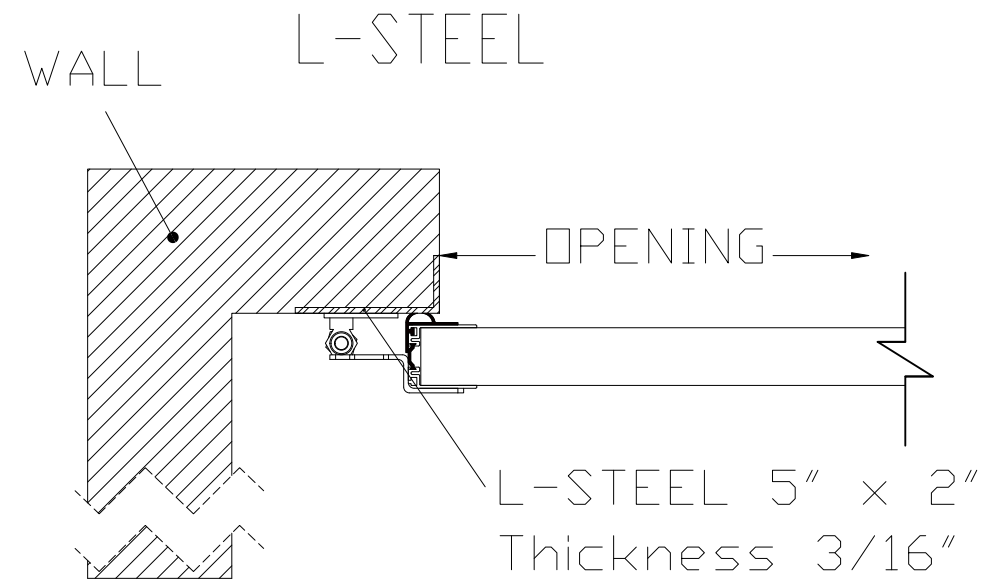

# MOUNTING SURFACES

DIMENSIONS IN INCHES

MOUNTING SURFACES

DATE: 10/2024

FINDOOR INDUSTRIAL INC

461075 Hwy 771  
Westerose, AB, T0C 2V0  
info@findoor.ca  
1-866-338-8308  
www.findoor.ca