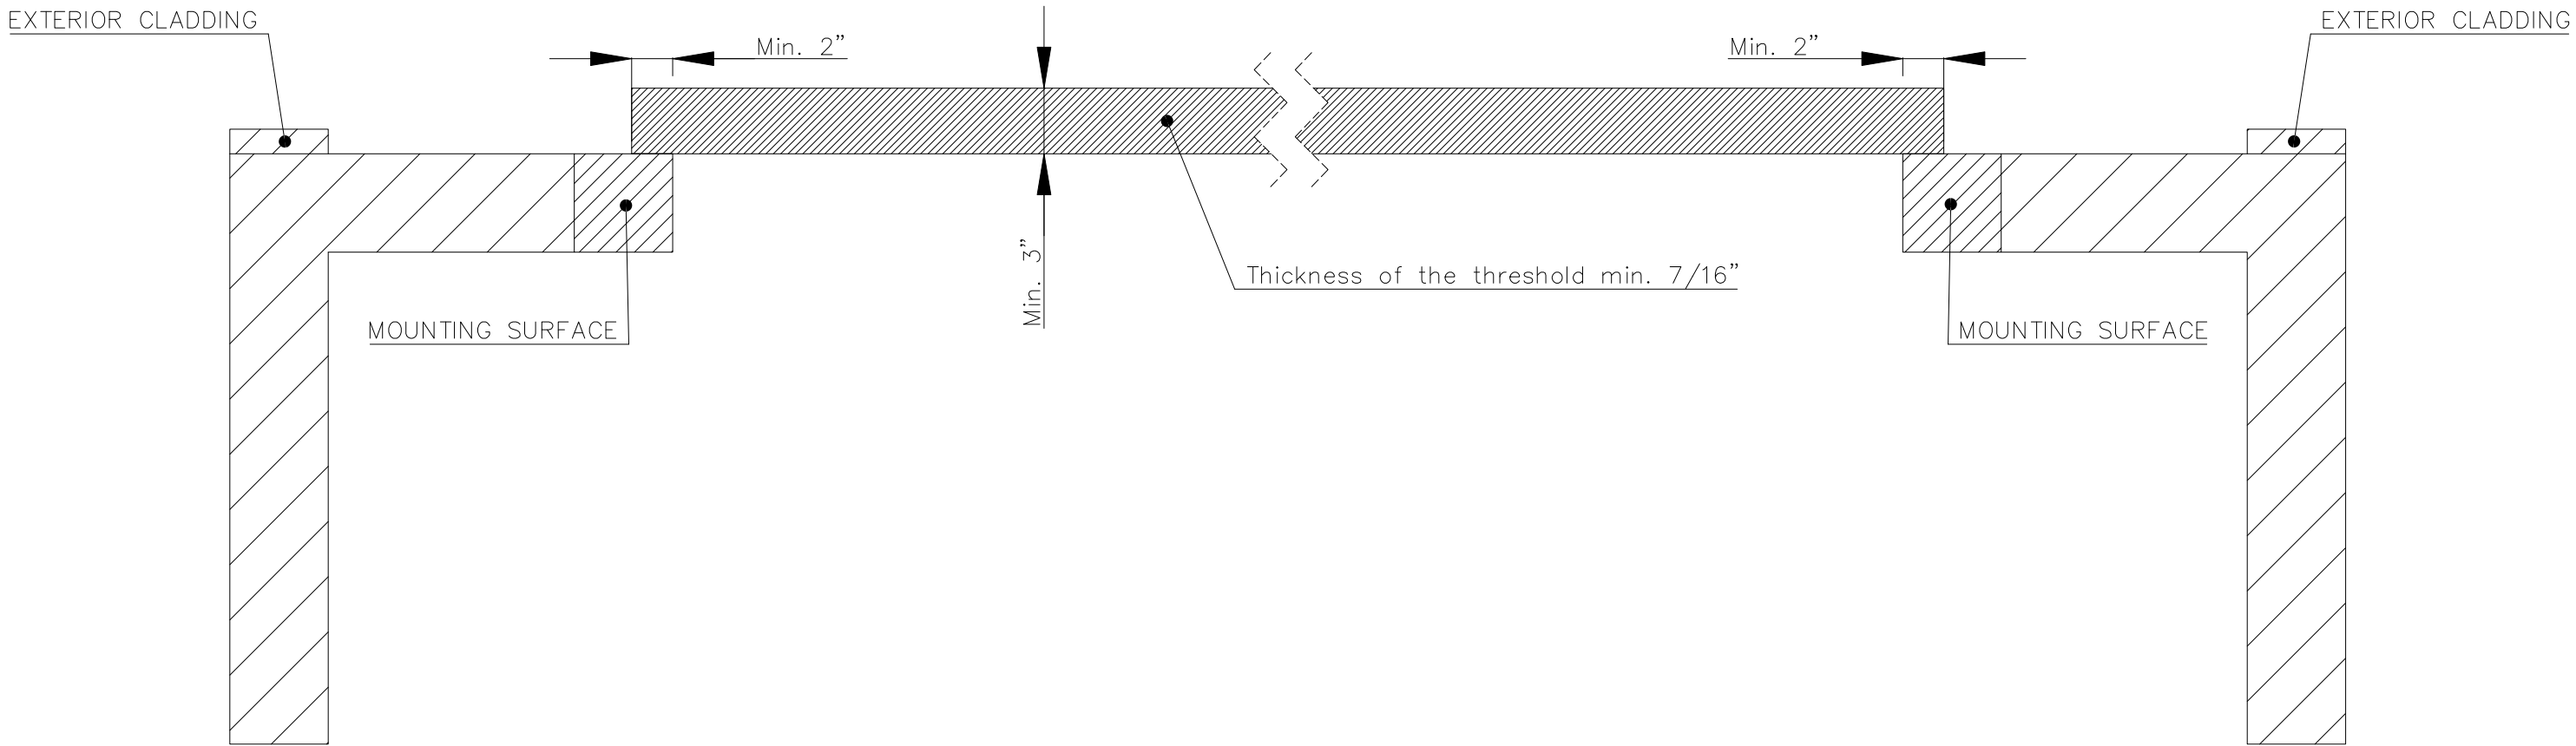

THRESHOLD FOR OUTSWING DOOR

THRESHOLD	DATE: 10/2024
FINDOOR INDUSTRIAL INC 461075 Hwy 771 Westeros, AB, T0C 2V0 info@findoor.ca 1-866-338-8308 www.findoor.ca	