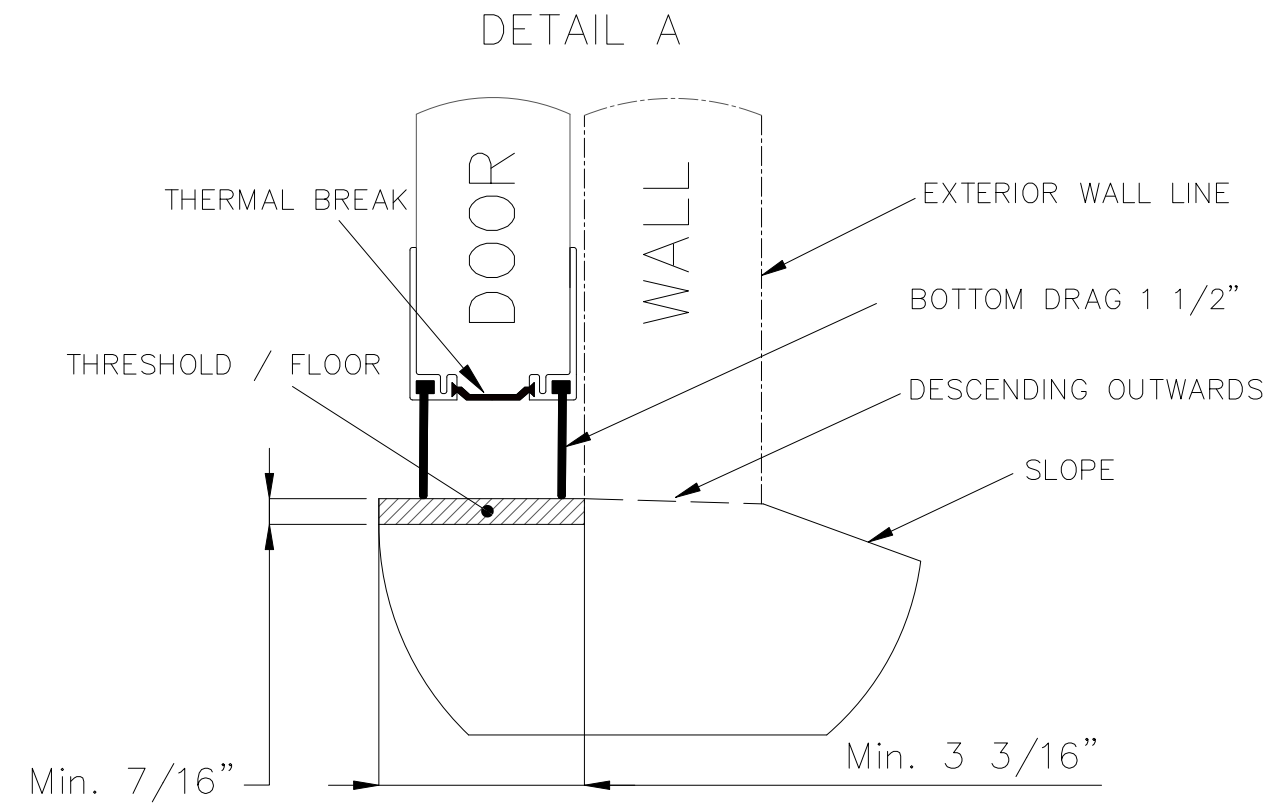

FOLDING DOOR SECTION VIEW, INSWING CARRYING TRACK

CROSS SECTION DRAWING	DATE: 10/2024
FINDOOR INDUSTRIAL INC	461075 Hwy 771 Westerose, AB, T0C 2V0 info@findoor.ca 1-866-338-8308 www.findoor.ca