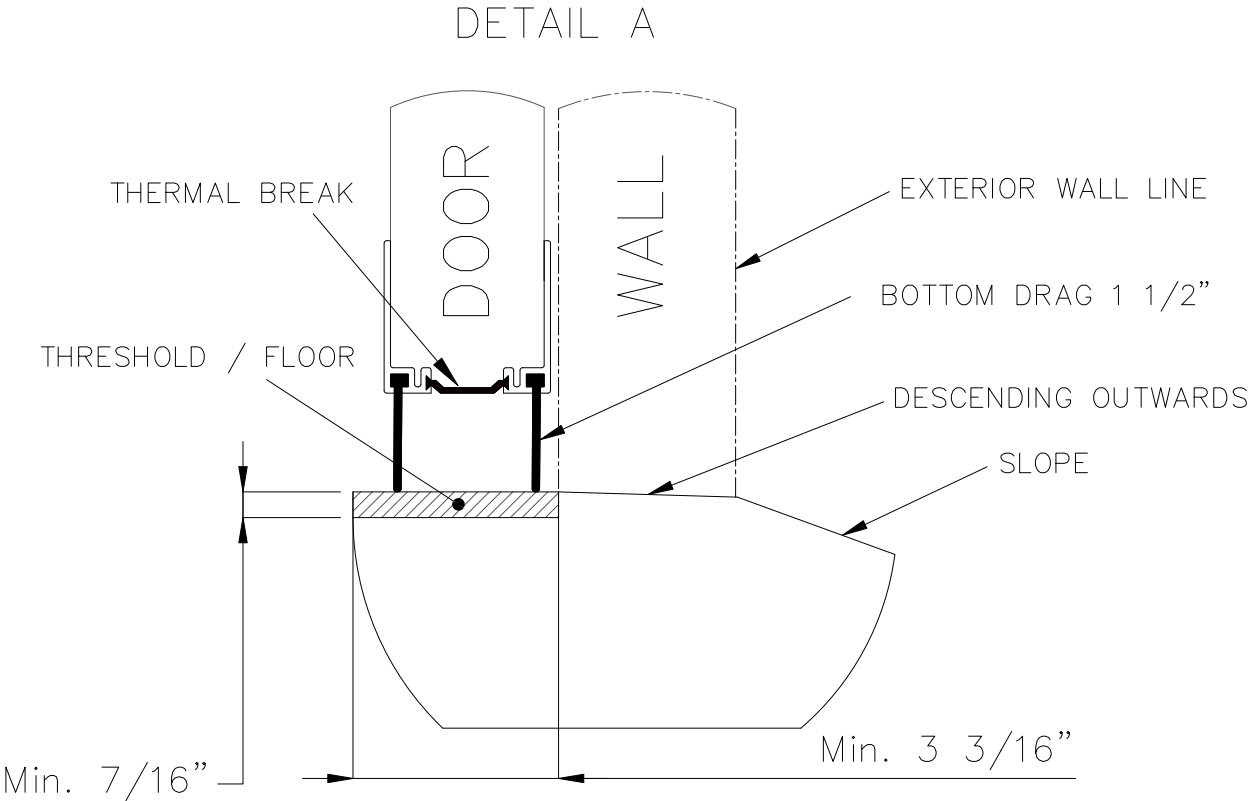

# FOLDING DOOR SECTION VIEW, INSWING GUIDE TRACK

CROSS SECTION DRAWING

DATE: 10/2024

FINDOOR INDUSTRIAL INC

461075 Hwy 771  
Westerose, AB, T0C 2V0  
info@findoor.ca  
1-866-338-8308  
www.findoor.ca