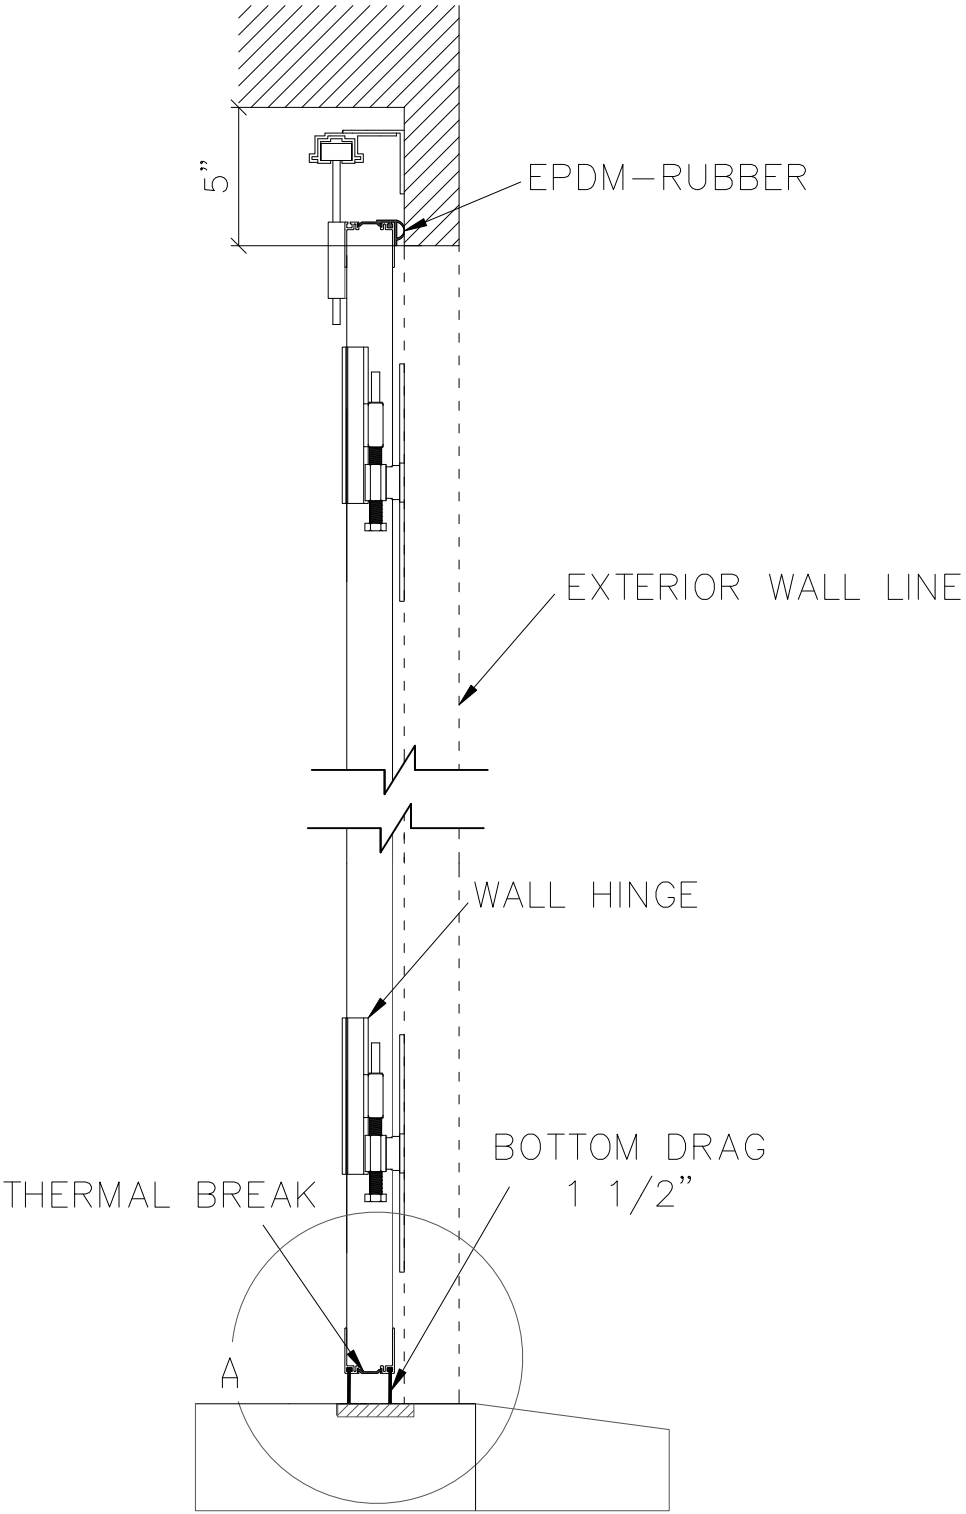

# FOLDING DOOR SECTION VIEW, INSWING GUIDE TRACK

CROSS SECTION DRAWING

DATE: 10/2024

FINDOOR INDUSTRIAL INC

461075 Hwy 771  
Westerose, AB, T0C 2V0  
info@findoor.ca  
1-866-338-8308  
www.findoor.ca