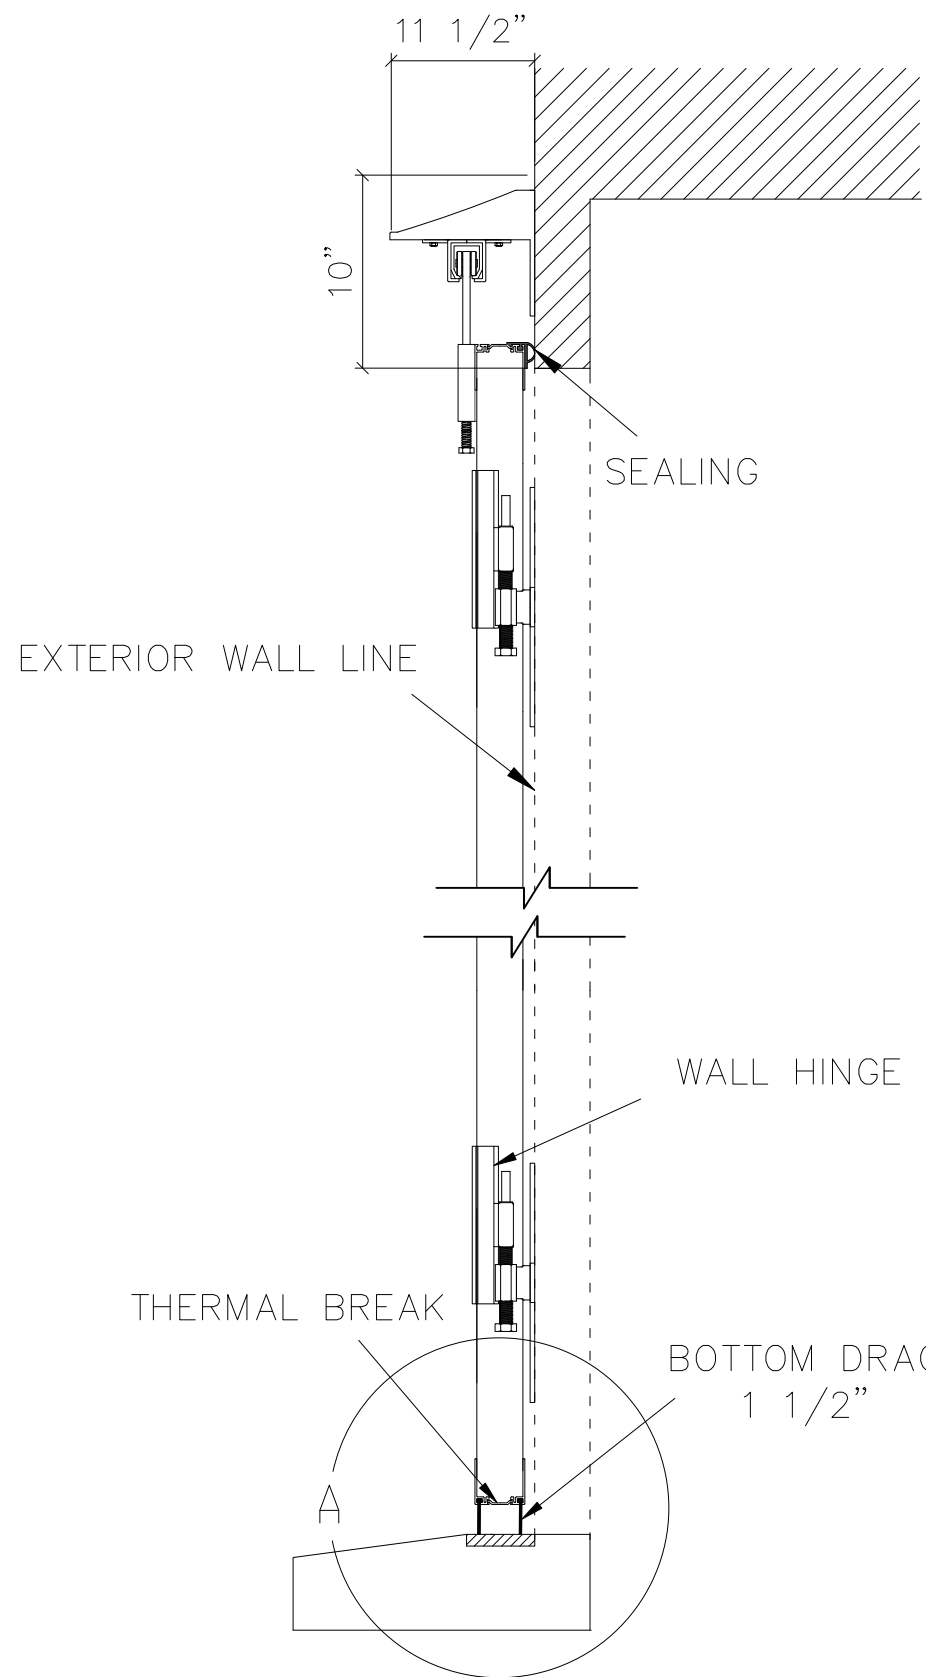

# FOLDING DOOR SECTION VIEW, OUTSWING CARRYING TRACK

CROSS SECTION DRAWING

DATE: 10/2024

FINDOOR INDUSTRIAL INC

461075 Hwy 771  
Westerose, AB, T0C 2V0  
info@findoor.ca  
1-866-338-8308  
www.findoor.ca