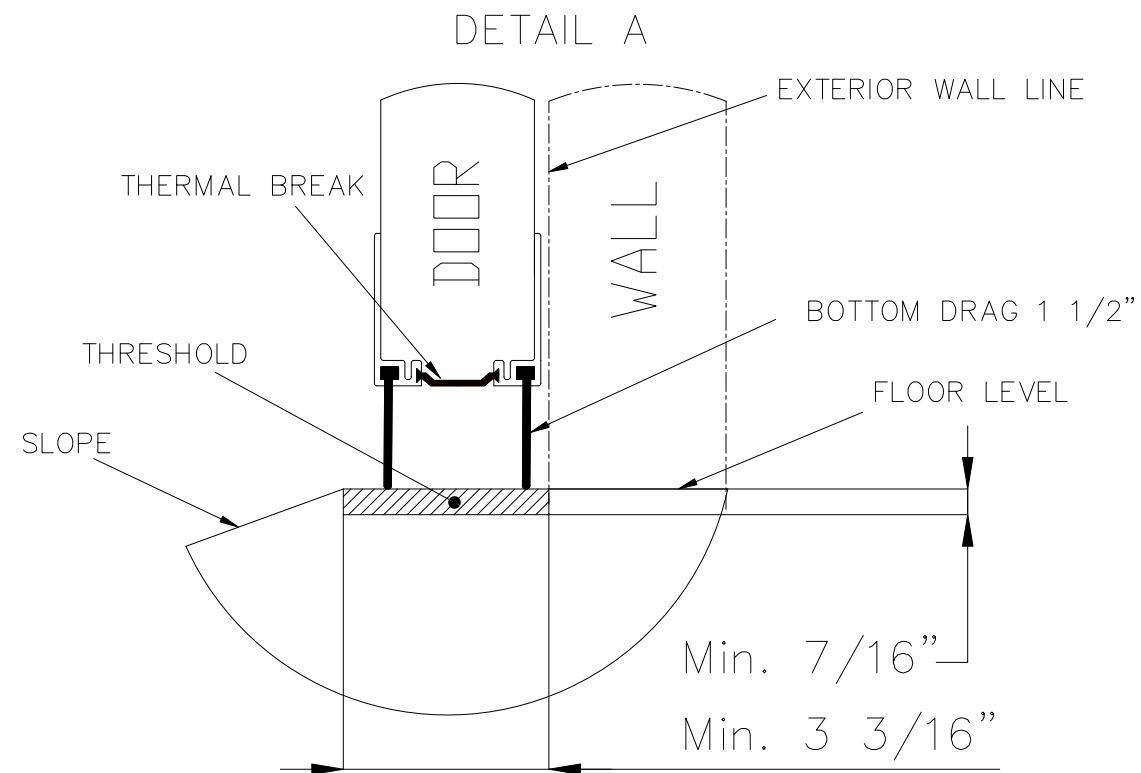

# FOLDING DOOR SECTION VIEW, OUTSWING CARRYING TRACK

CROSS SECTION DRAWING

DATE: 10/2024

FINDOOR INDUSTRIAL INC

461075 Hwy 771  
Westerose, AB, T0C 2V0  
info@findoor.ca  
1-866-338-8308  
www.findoor.ca