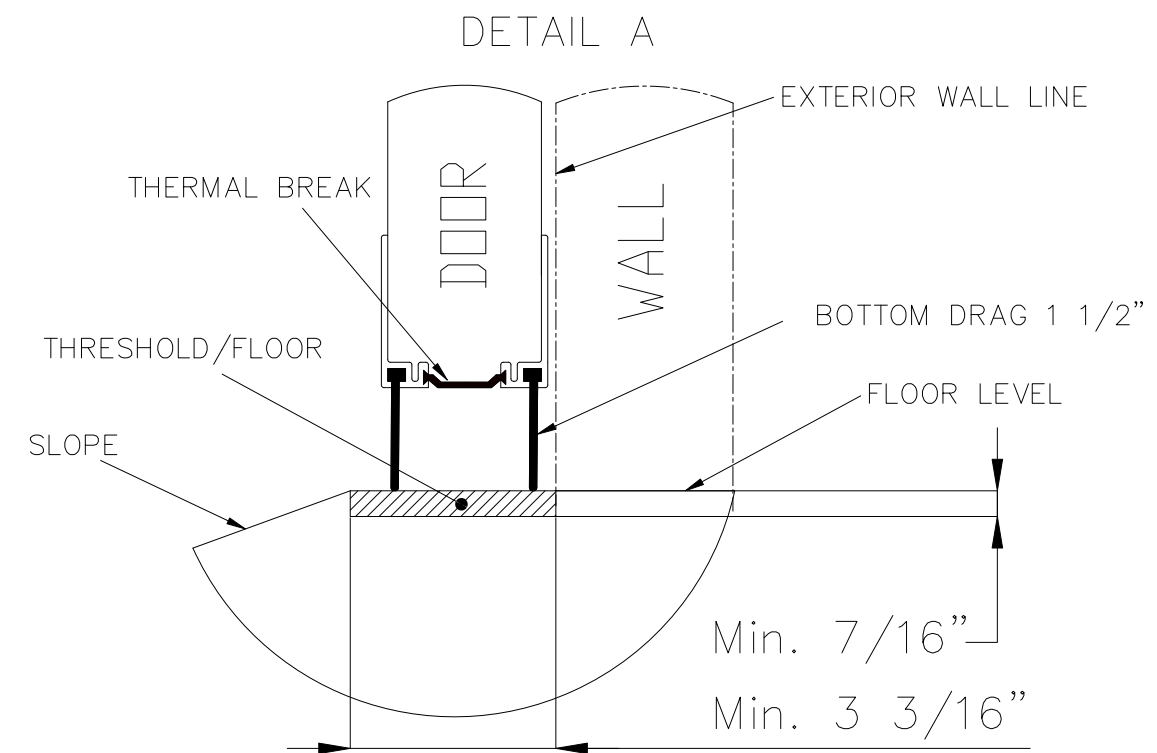

# FOLDING DOOR SECTION VIEW, OUTSWING GUIDE TRACK

CROSS SECTION DRAWING	DATE: 10/2024
FINDOOR INDUSTRIAL INC	461075 Hwy 771 Westerose, AB, T0C 2V0 info@findoor.ca 1-866-338-8308 www.findoor.ca