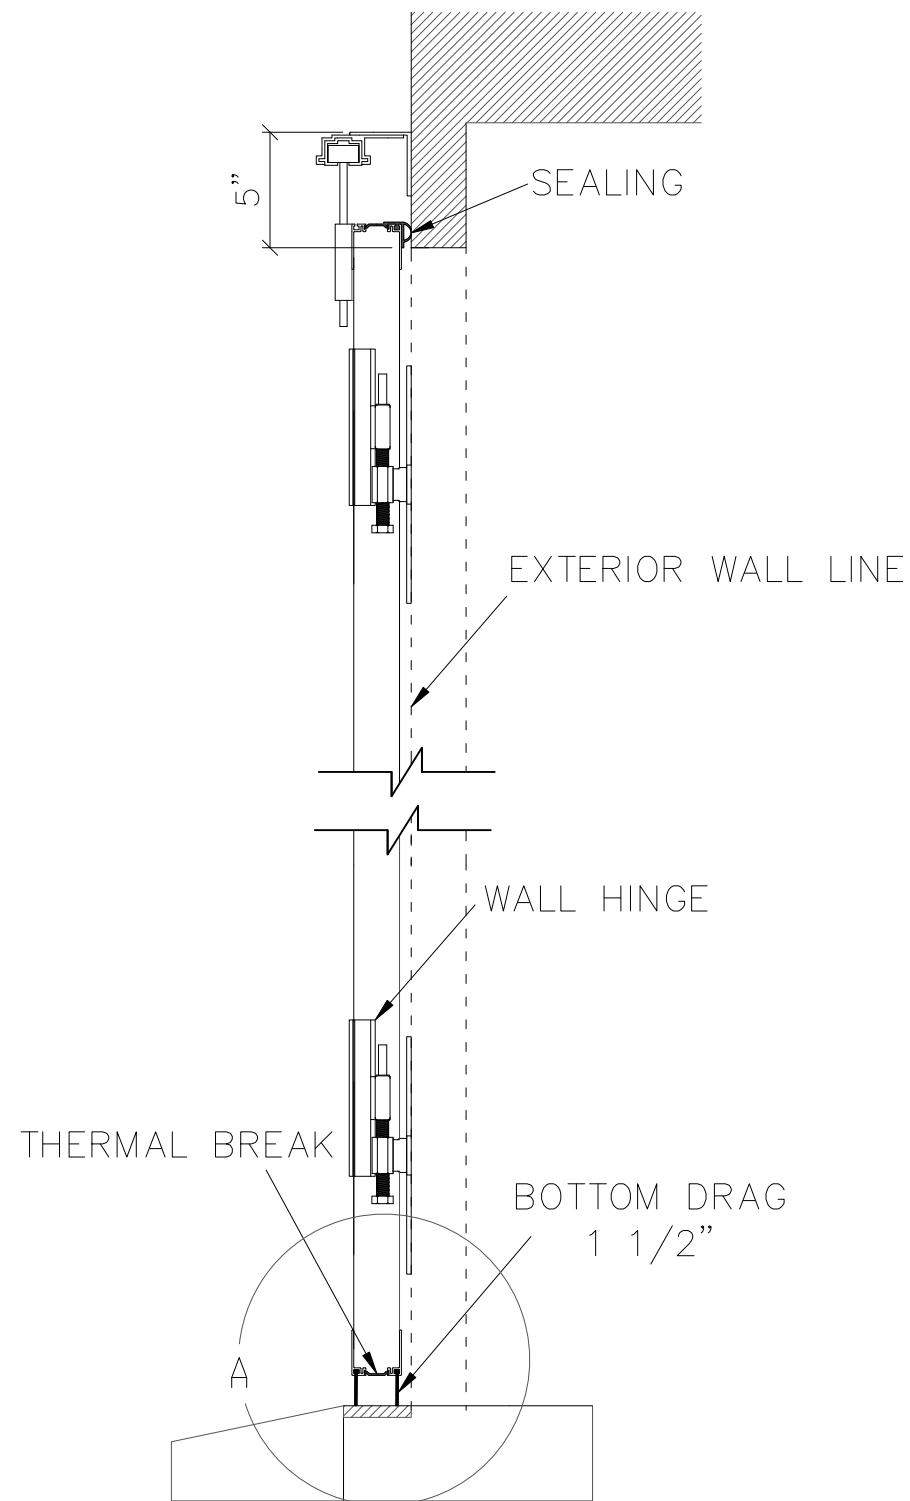

# FOLDING DOOR SECTION VIEW, OUTSWING GUIDE TRACK

CROSS SECTION DRAWING	DATE: 10/2024
FINDOOR INDUSTRIAL INC	461075 Hwy 771 Westerose, AB, T0C 2V0 info@findoor.ca 1-866-338-8308 www.findoor.ca