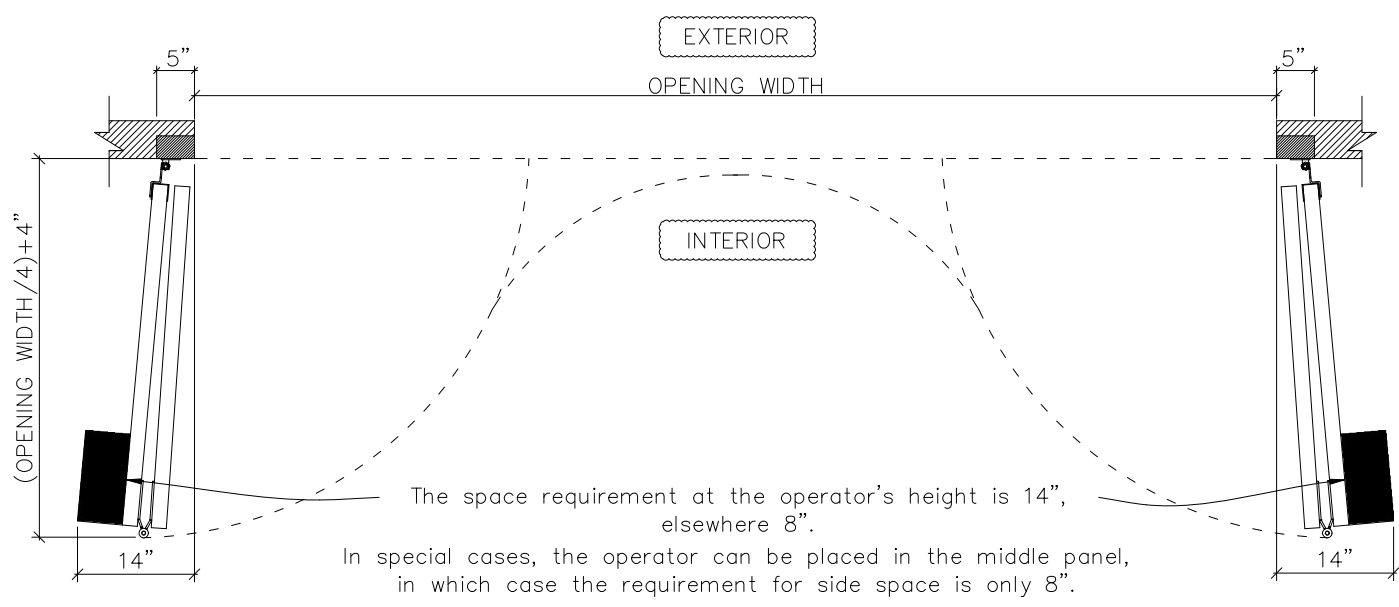

4-PANEL FOLDING DOOR OPENING, CARRYING TRACK

OPENING WIDTH 11' 11" – 16'

ALL MOUNTING SURFACES NEED TO BE FLUSH WITH EACH OTHER.

OPENING MEASUREMENTS MUST NOT VARY MORE THAN 1/2".

DOOR CAN BE MOUNTED TO:
STEEL / WOOD / CONCRETE