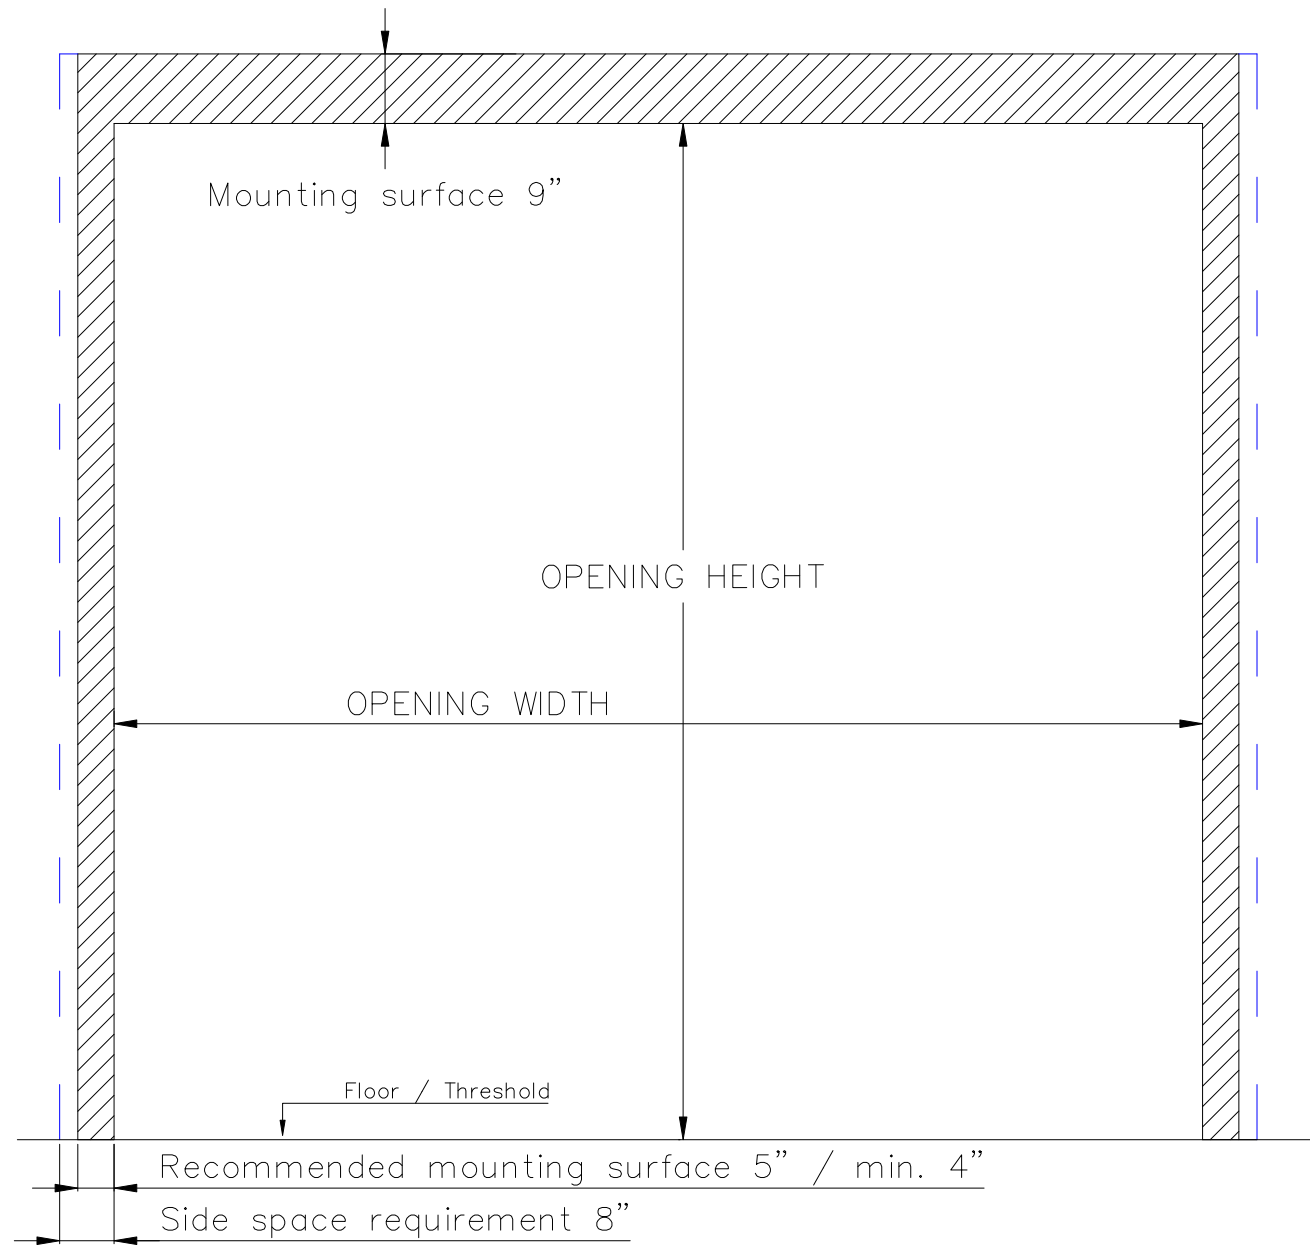

4-PANEL FOLDING DOOR OPENING, CARRYING TRACK

OPENING WIDTH 11' 11" – 16'

ALL MOUNTING SURFACES NEED TO BE FLUSH WITH EACH OTHER.

OPENING MEASUREMENTS MUST NOT VARY MORE THAN 1/2".

DOOR CAN BE MOUNTED TO:
STEEL / WOOD / CONCRETE