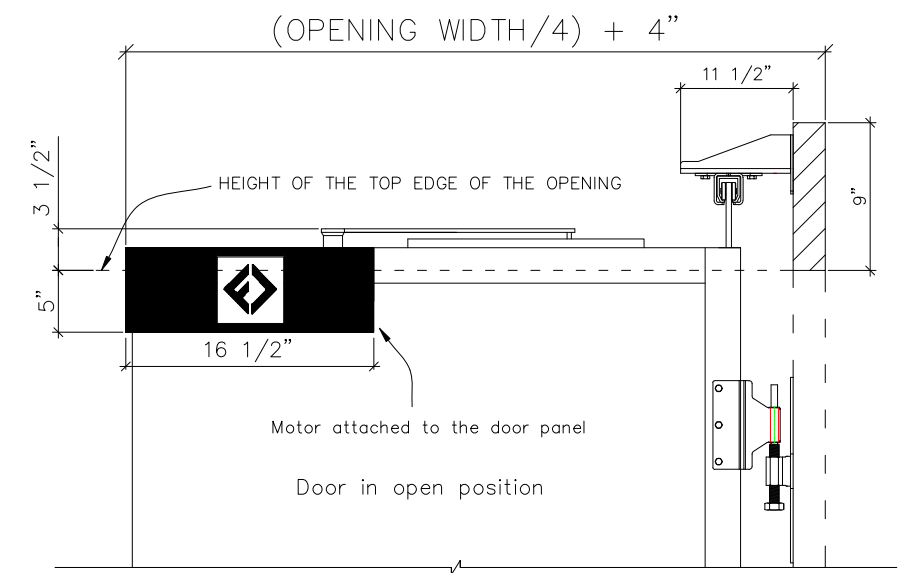

4-PANEL FOLDING DOOR OPENING, CARRYING TRACK

OPENING WIDTH 11' 11" – 16'

ALL MOUNTING SURFACES NEED TO BE FLUSH WITH EACH OTHER.

OPENING MEASUREMENTS MUST NOT VARY MORE THAN 1/2".

DOOR CAN BE MOUNTED TO:
STEEL / WOOD / CONCRETE