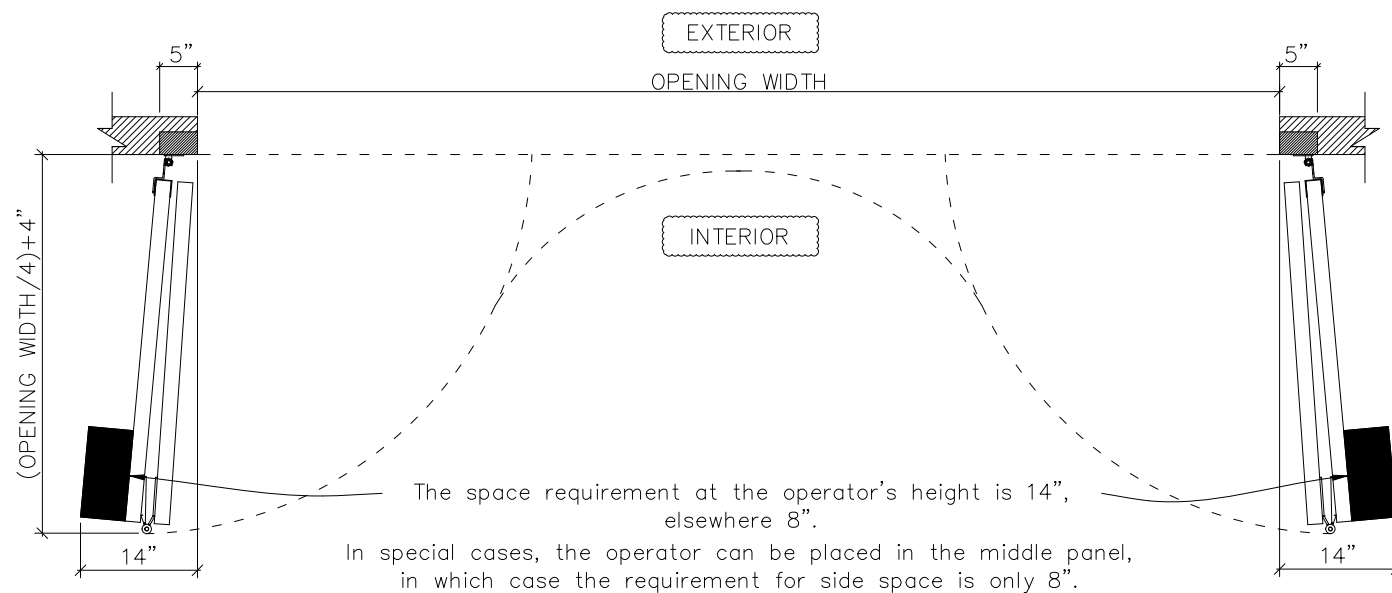

### 4-PANEL FOLDING DOOR OPENING, GUIDE TRACK

OPENING WIDTH 11' 11" – 16'

ALL MOUNTING SURFACES NEED TO BE FLUSH WITH EACH OTHER.

OPENING MEASUREMENTS MUST NOT VARY MORE THAN 1/2".

DOOR CAN BE MOUNTED TO:  
STEEL / WOOD / CONCRETE