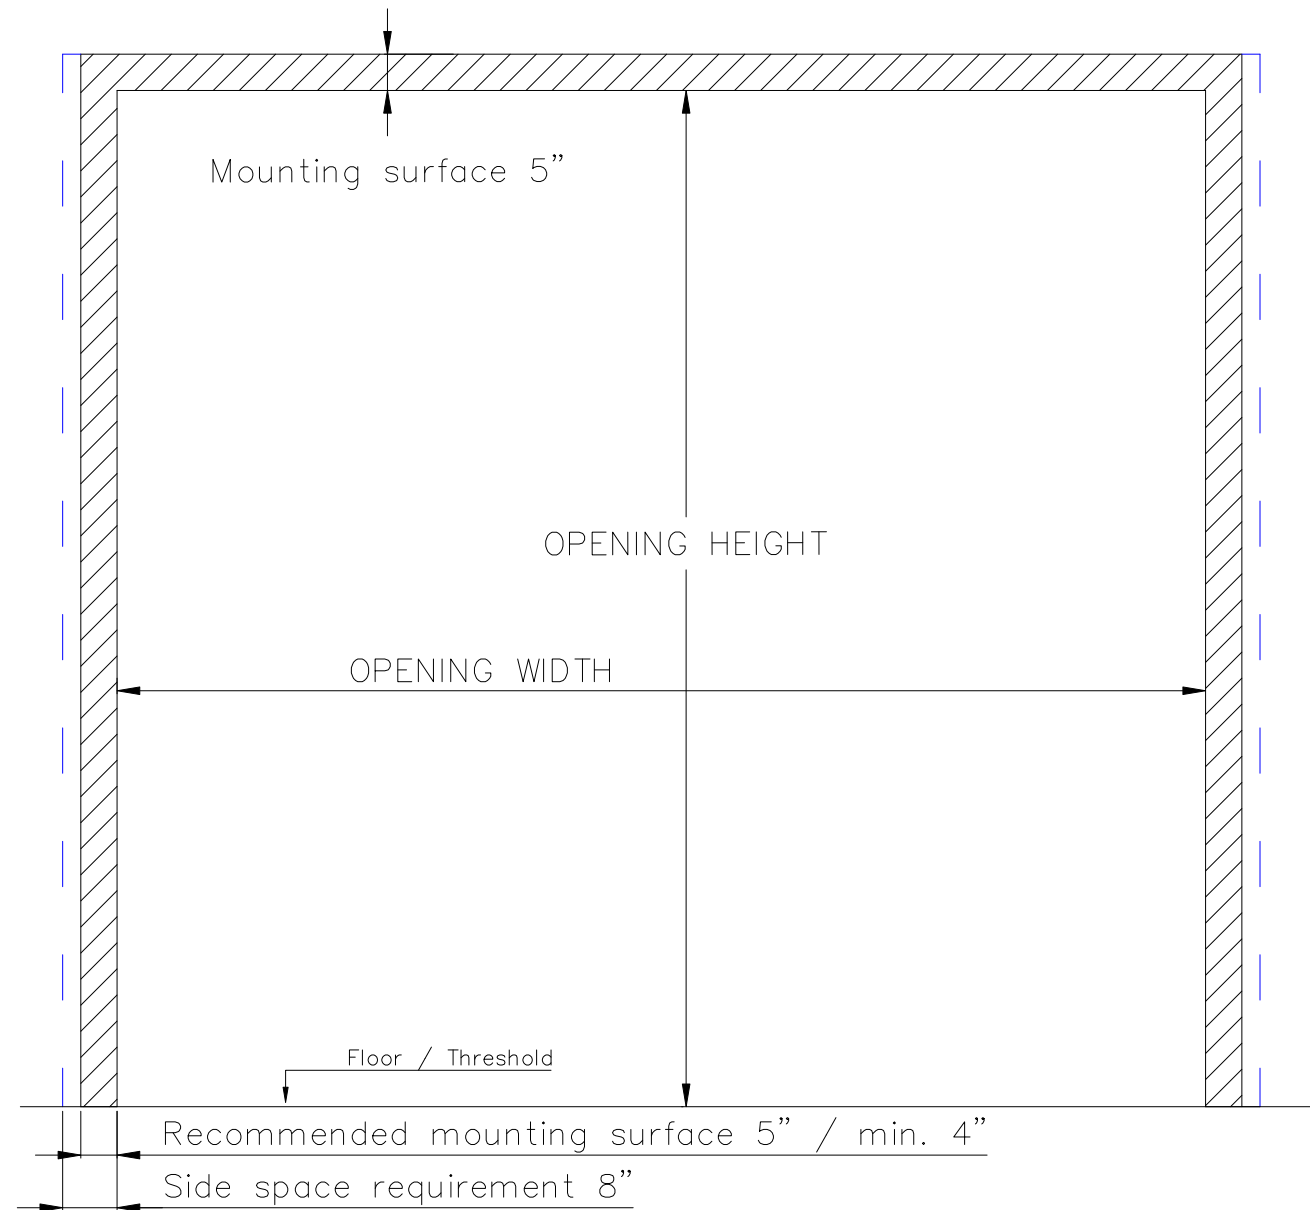

### 4-PANEL FOLDING DOOR OPENING, GUIDE TRACK

OPENING WIDTH 11' 11" – 16'

ALL MOUNTING SURFACES NEED TO BE FLUSH WITH EACH OTHER.

OPENING MEASUREMENTS MUST NOT VARY MORE THAN 1/2".

DOOR CAN BE MOUNTED TO:  
STEEL / WOOD / CONCRETE