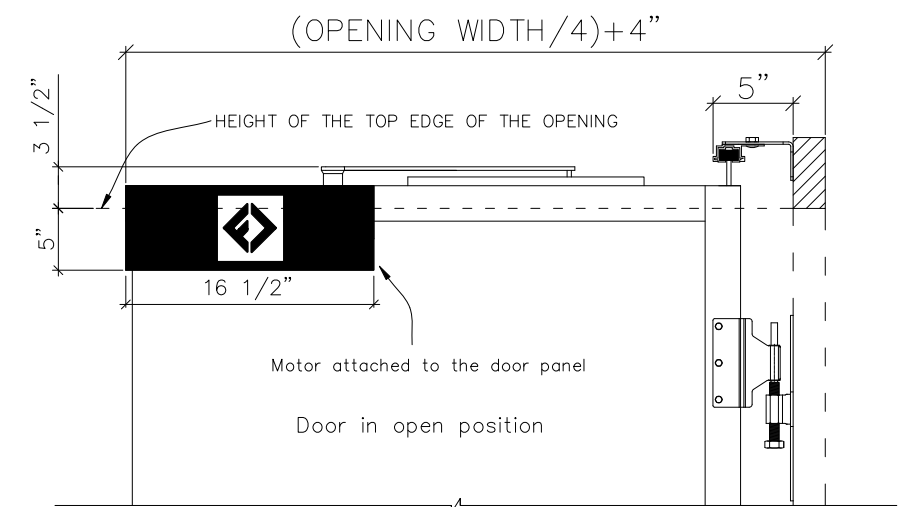

### 4-PANEL FOLDING DOOR OPENING, GUIDE TRACK

OPENING WIDTH 11' 11" – 16'

ALL MOUNTING SURFACES NEED TO BE FLUSH WITH EACH OTHER.

OPENING MEASUREMENTS MUST NOT VARY MORE THAN 1/2".

DOOR CAN BE MOUNTED TO:  
STEEL / WOOD / CONCRETE