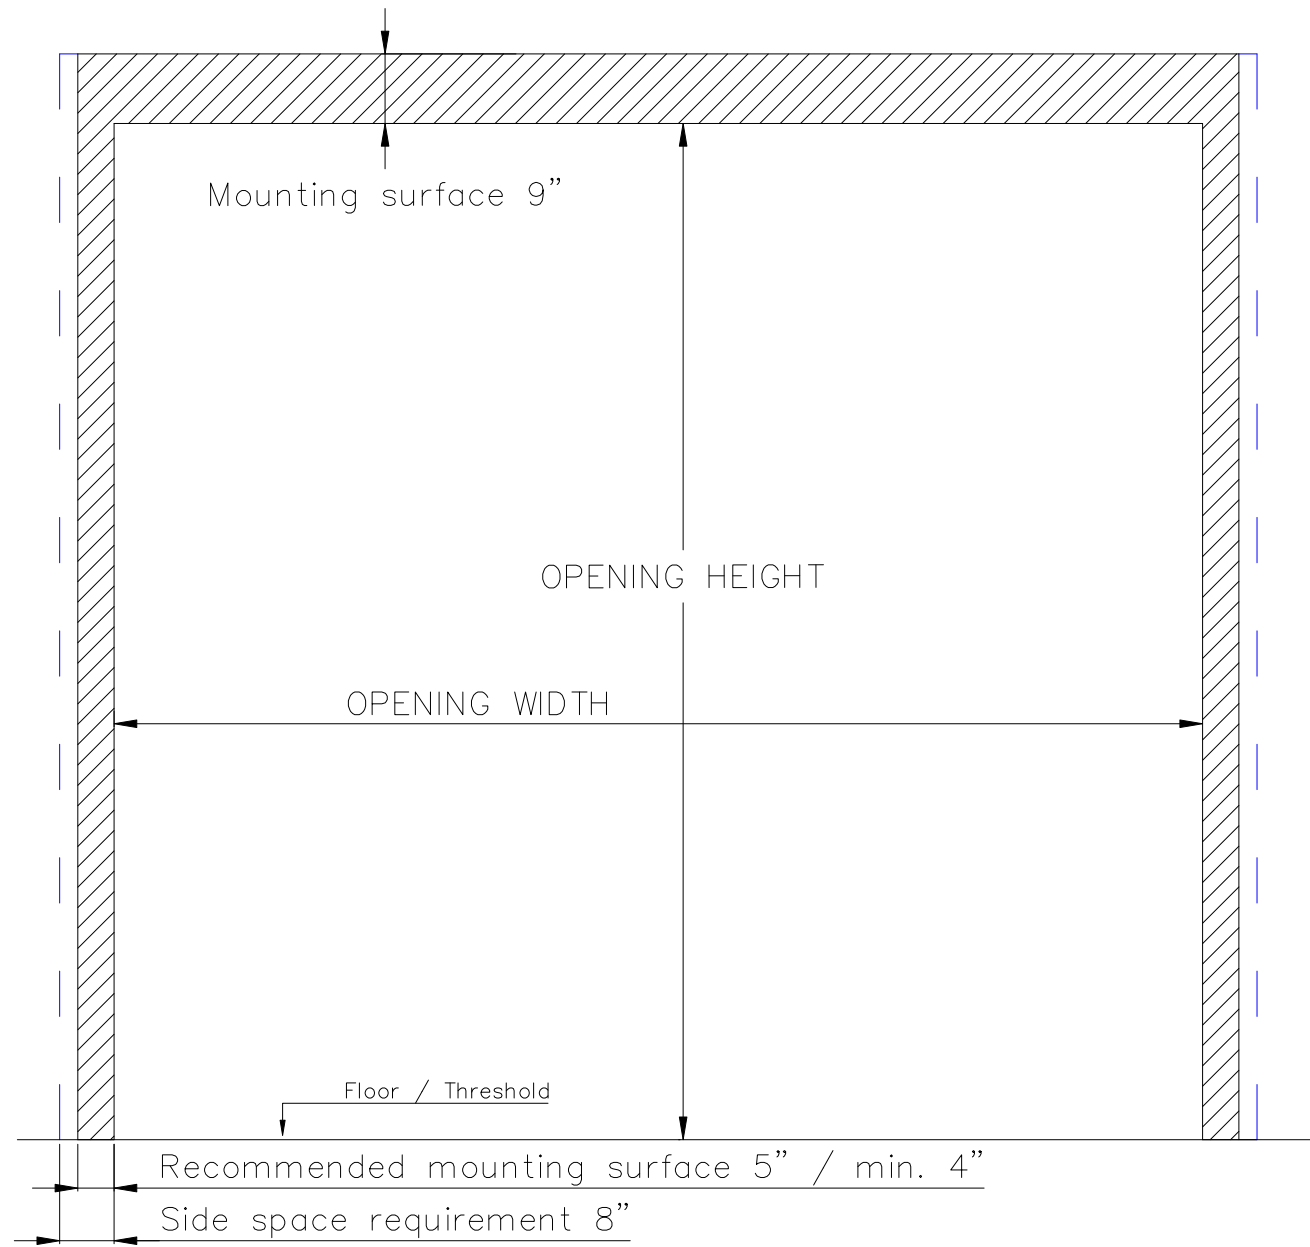

# 4-PANEL FOLDING DOOR OPENING, CARRYING TRACK

OPENING WIDTH 11' 11" – 16'

ALL MOUNTING SURFACES NEED TO BE FLUSH WITH EACH OTHER.

OPENING MEASUREMENTS MUST NOT VARY MORE THAN 1/2".

DOOR CAN BE MOUNTED TO:  
STEEL / WOOD / CONCRETE