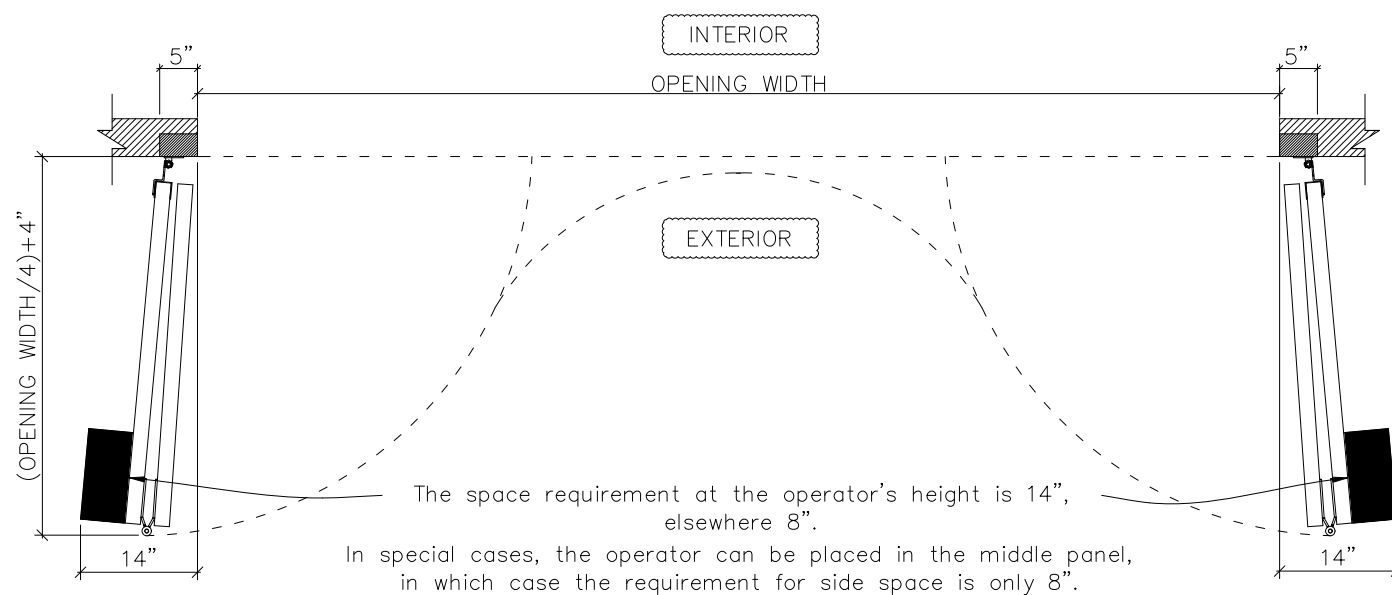

# 4-PANEL FOLDING DOOR OPENING, CARRYING TRACK

OPENING WIDTH 11' 11" – 16'

ALL MOUNTING SURFACES NEED TO BE FLUSH WITH EACH OTHER.

OPENING MEASUREMENTS MUST NOT VARY MORE THAN 1/2".

DOOR CAN BE MOUNTED TO:  
STEEL / WOOD / CONCRETE