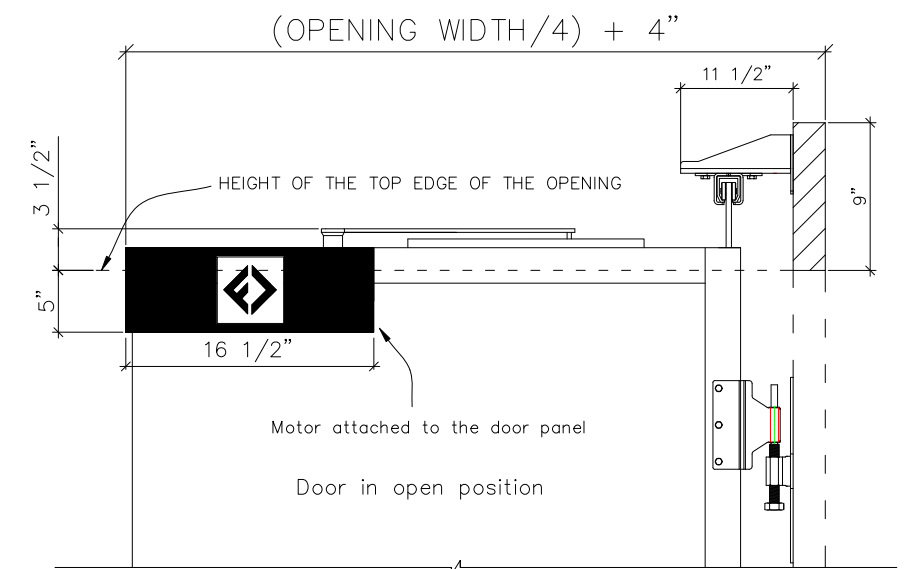

# 4-PANEL FOLDING DOOR OPENING, CARRYING TRACK

OPENING WIDTH 11' 11" – 16'

ALL MOUNTING SURFACES NEED TO BE FLUSH WITH EACH OTHER.

OPENING MEASUREMENTS MUST NOT VARY MORE THAN 1/2".

DOOR CAN BE MOUNTED TO:  
STEEL / WOOD / CONCRETE