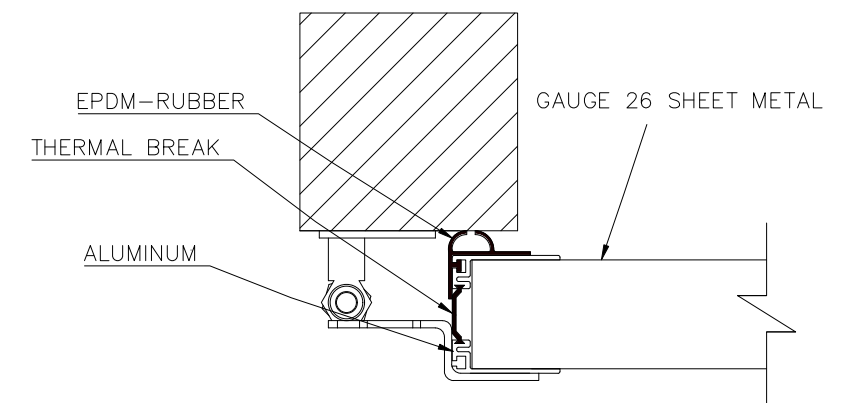

SEALING AGAINST THE FRAME

FRAMING INSTRUCTION	DATE: 10/2024	4-PANEL
FINDOOR INDUSTRIAL INC		461075 Hwy 771 Westerose, AB, T0C 2V0 info@findoor.ca 1-866-338-8308 www.findoor.ca