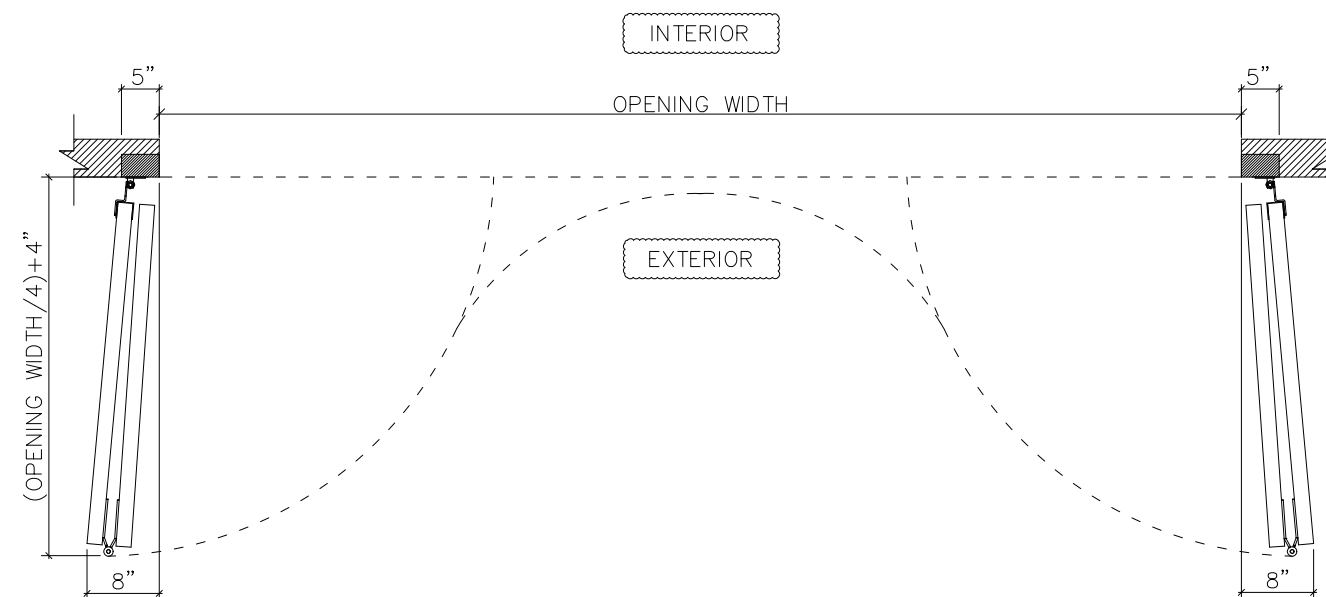

4-PANEL FOLDING DOOR OPENING, CARRYING TRACK

OPENING WIDTH 11' 11" – 16'

ALL MOUNTING SURFACES NEED TO BE FLUSH WITH EACH OTHER.

OPENING MEASUREMENTS MUST NOT VARY MORE THAN 1/2".

DOOR CAN BE MOUNTED TO:
STEEL / WOOD / CONCRETE