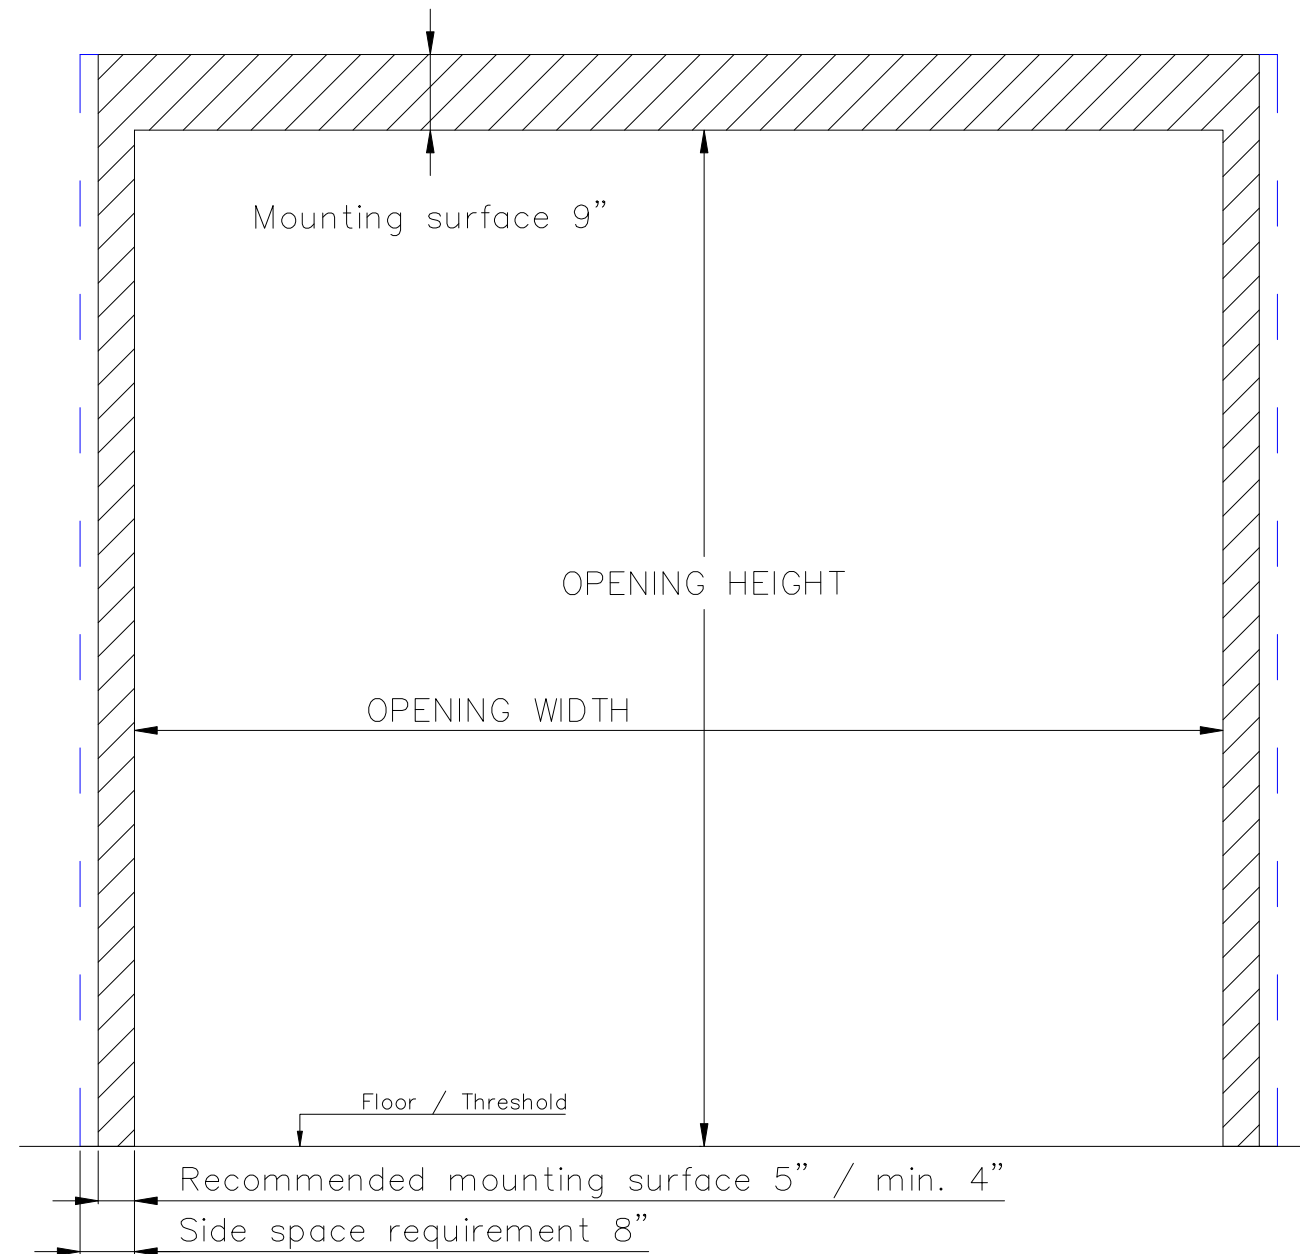

4-PANEL FOLDING DOOR OPENING, CARRYING TRACK

OPENING WIDTH 11' 11" – 16'

ALL MOUNTING SURFACES NEED TO BE FLUSH WITH EACH OTHER.

OPENING MEASUREMENTS MUST NOT VARY MORE THAN 1/2".

DOOR CAN BE MOUNTED TO:
STEEL / WOOD / CONCRETE