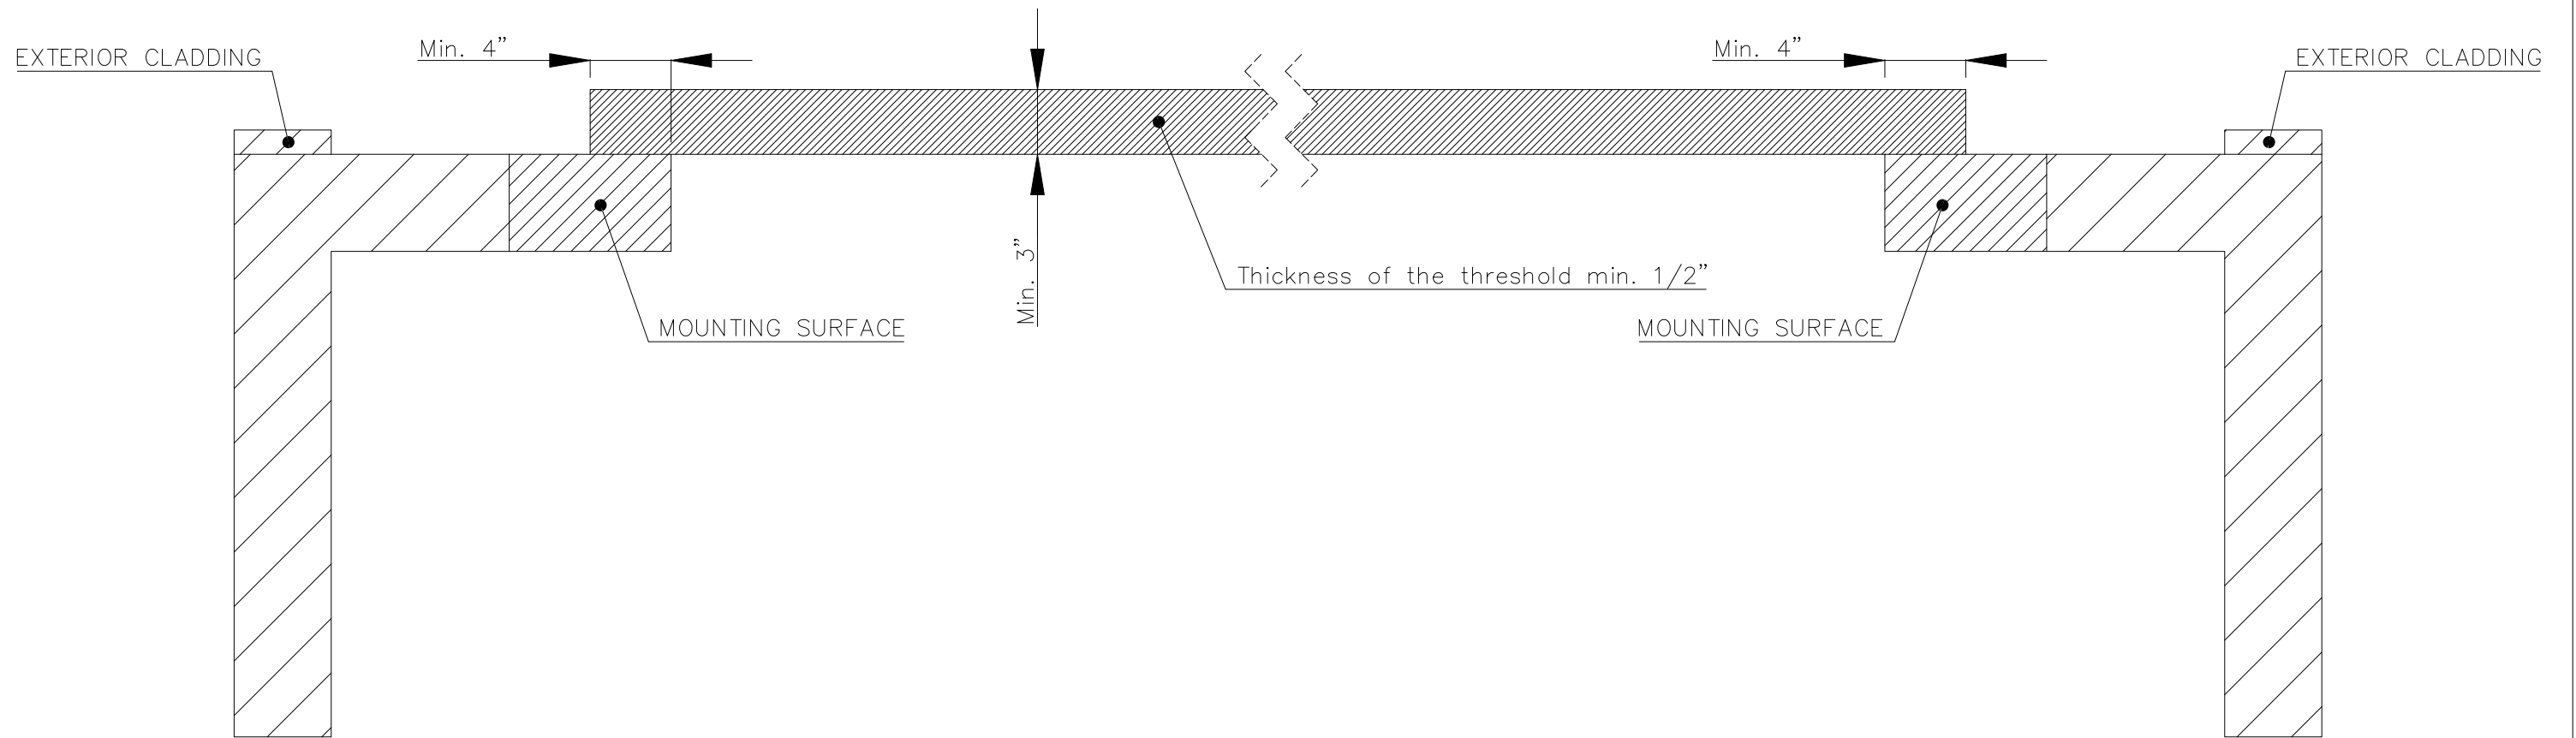

THRESHOLD FOR OUTSWING DOOR

THRESHOLD	DATE: 4/2024
FINDOOR INDUSTRIAL INC	461075 Hwy 771 Westerose, AB, T0C 2V0 info@findoor.ca 1-866-338-8308 www.findoor.ca